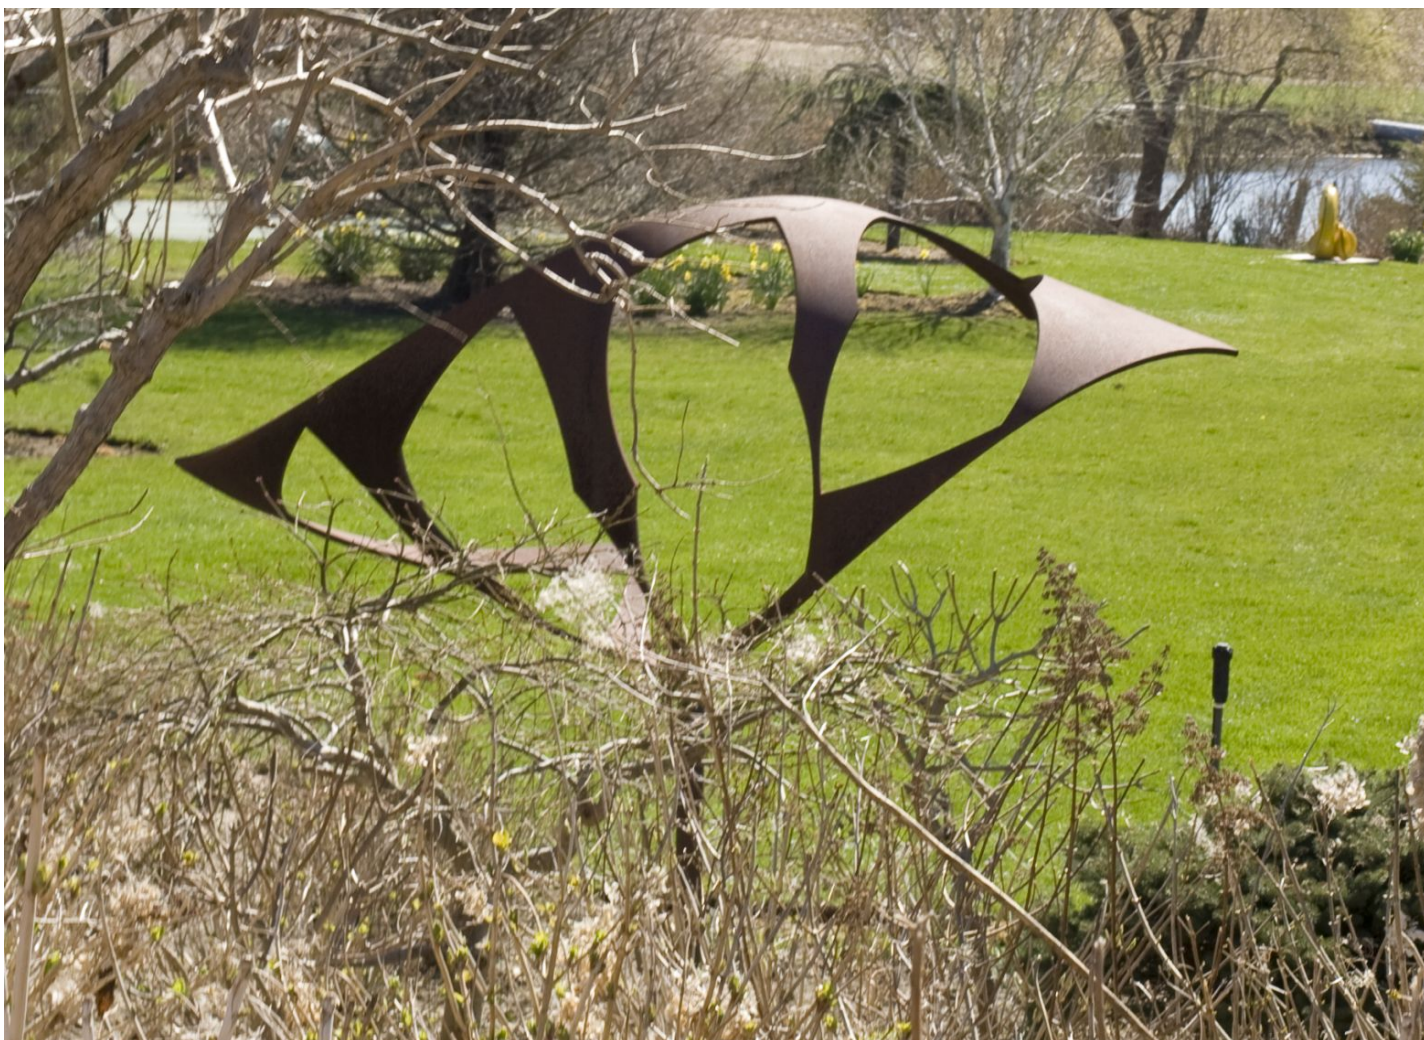

THE JOSEPH M. COHEN
FAMILY COLLECTION

James Jackson Burt, *Contrapuntal Astringency*, 1990
Bronze, 112 x 59 x 91 in. (284.5 x 149.9 x 231.1 cm)
0028