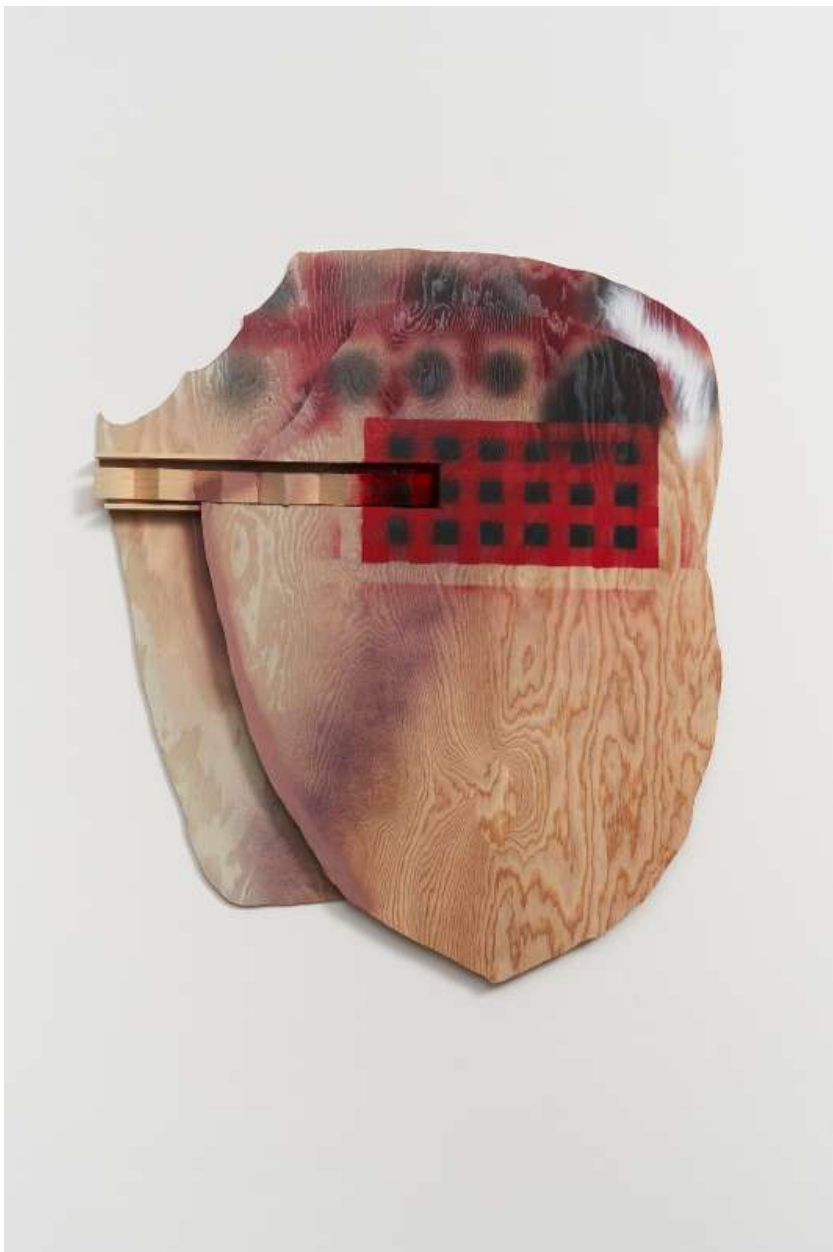

THE JOSEPH M. COHEN  
FAMILY COLLECTION

Richard Tuttle, *Silhouette. Opportunity*, 2019  
Fir plywood, lattice strip, glue, nails, spray paints, 33 x  
30 x 2 in. (83.8 x 76.2 x 5.1 cm)  
1164