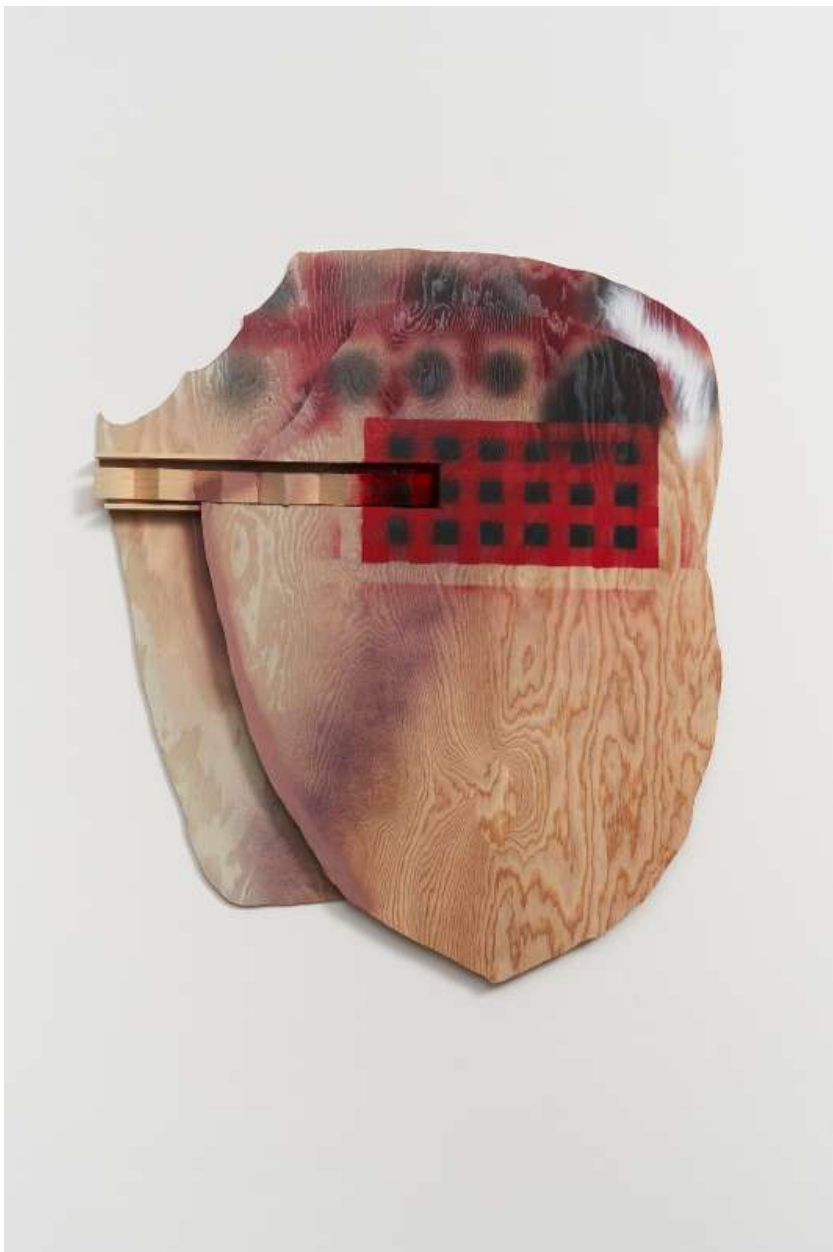

THE JOSEPH M. COHEN
FAMILY COLLECTION

Richard Tuttle, *Silhouette. Opportunity*, 2019
Fir plywood, lattice strip, glue, nails, spray paints, 33 x
30 x 2 in. (83.8 x 76.2 x 5.1 cm)
1164