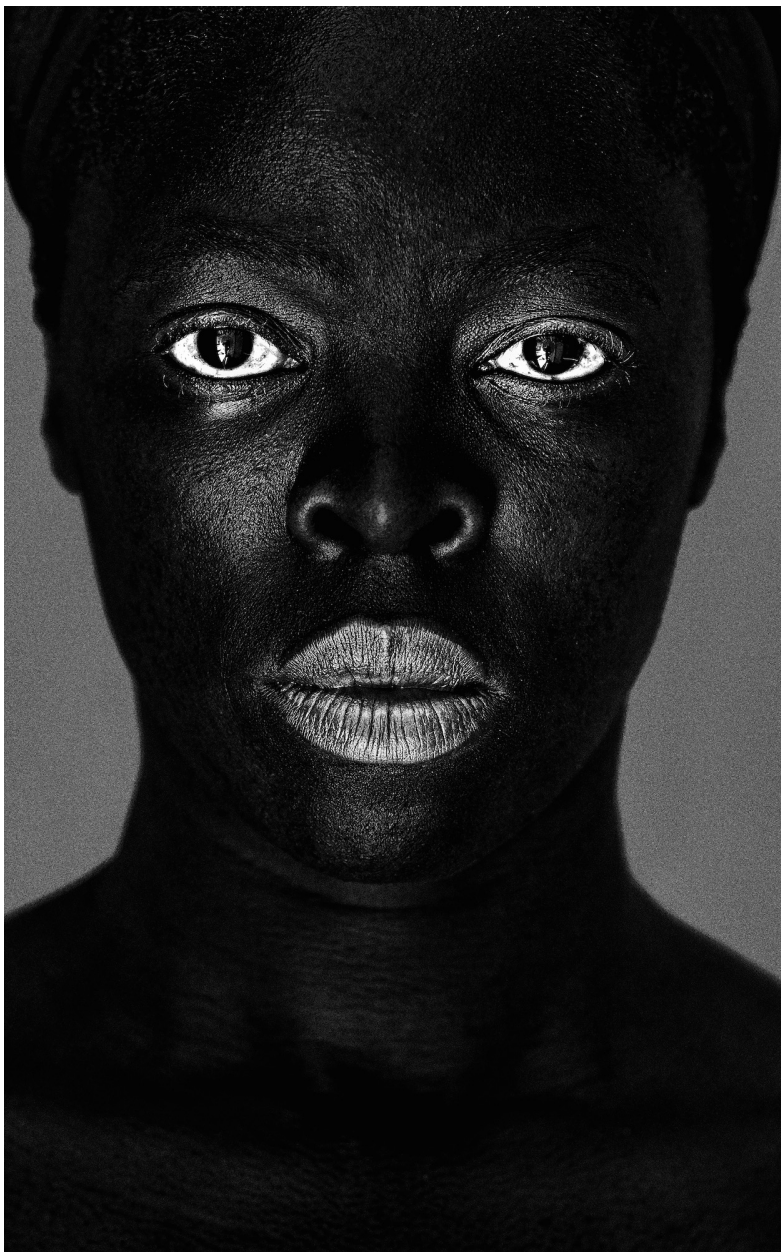

THE JOSEPH M. COHEN  
FAMILY COLLECTION

Zanele Muholi, *Misiwe IV, Biljmer, Amsterdam*,  
2017  
Gelatin silver print (black & white), 31 1/2 x 21 in.  
(80 x 53.3 cm)  
1087