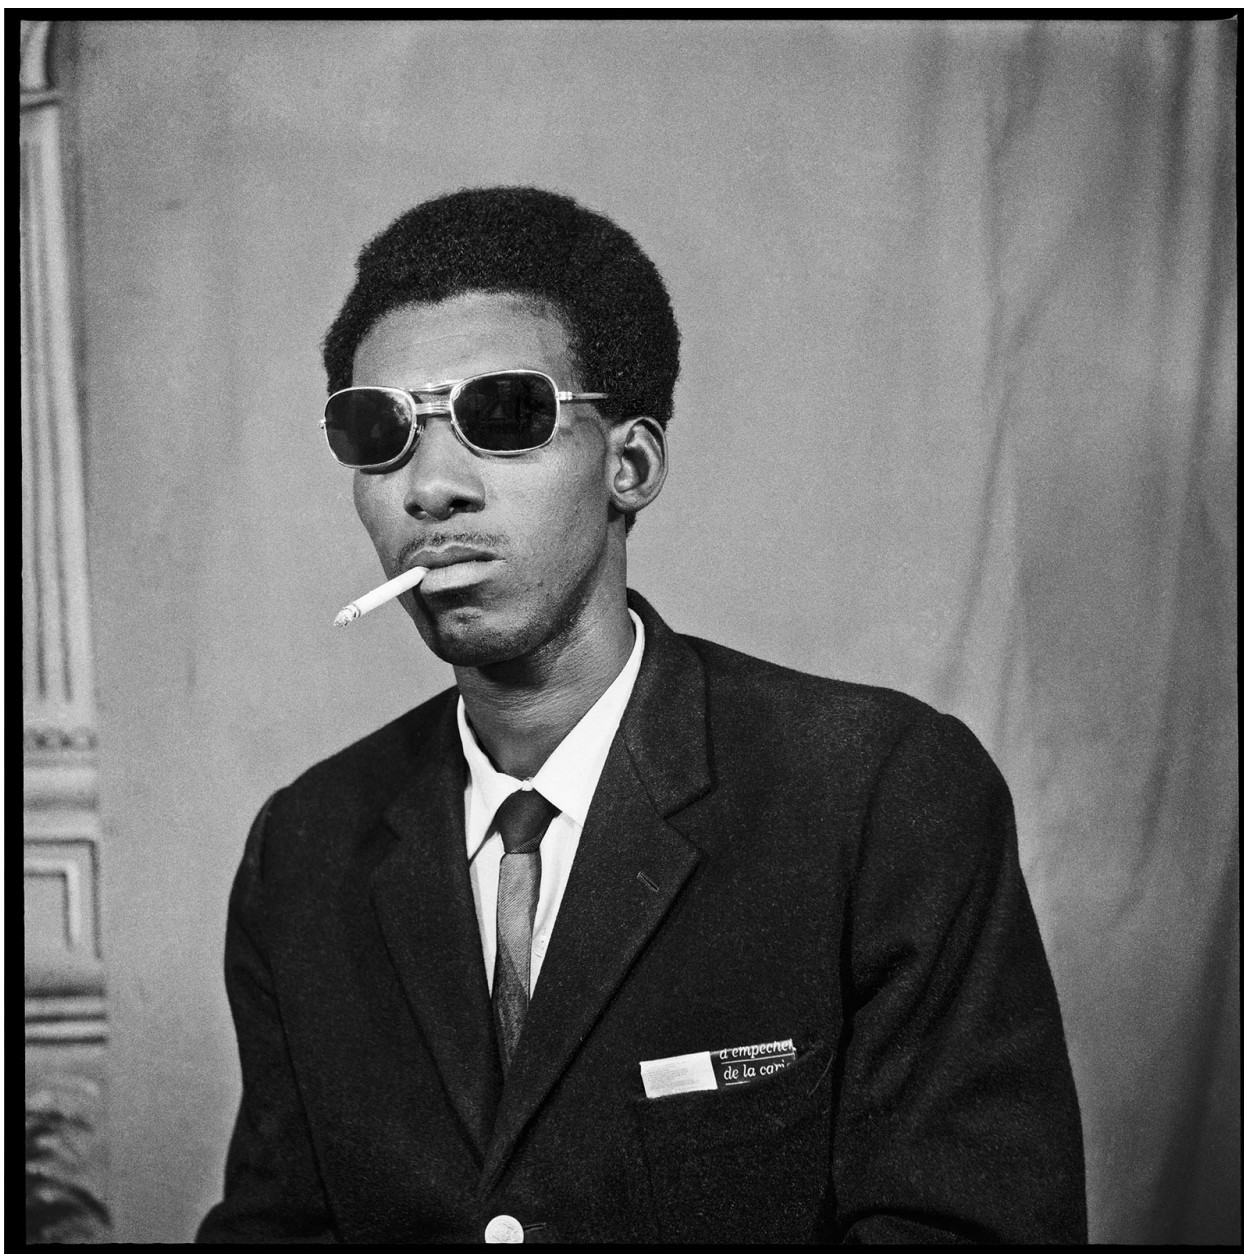

THE JOSEPH M. COHEN
FAMILY COLLECTION

Sory Sanlé, *Le Vendeur Sénégalais qui Fume*, 1972
Hand-printed gelatin silver prints (black & white), 14 1/2 x 14 1/2 in. (36.8 x 36.8 cm)
1075