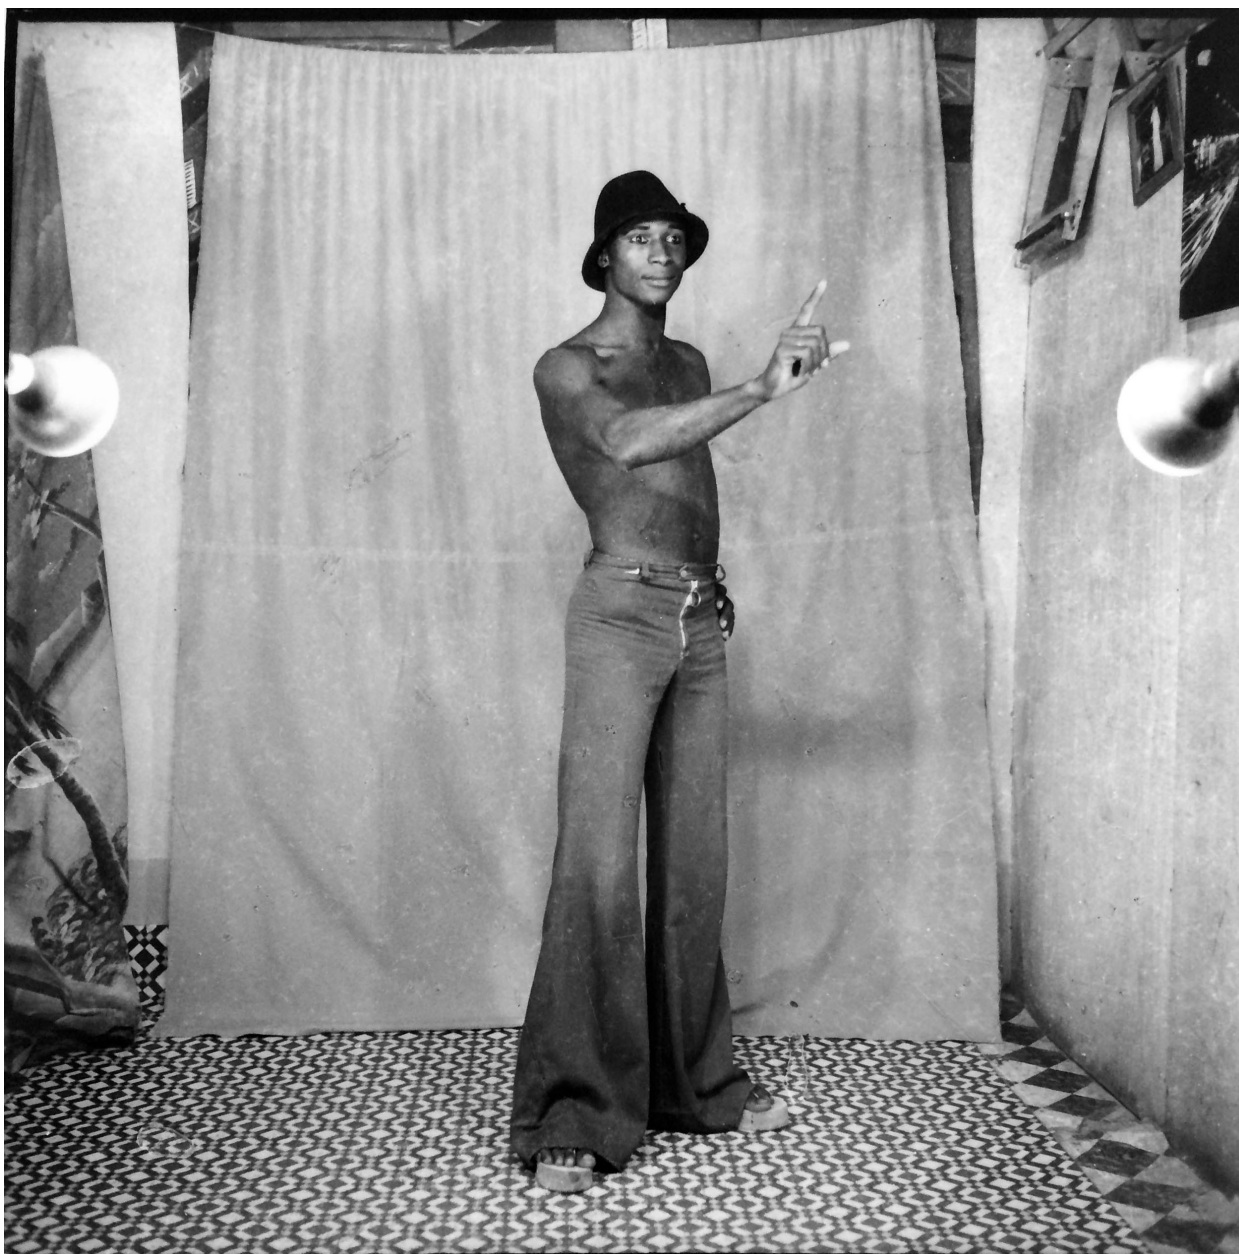

THE JOSEPH M. COHEN
FAMILY COLLECTION

Sory Sanlé, *Regardez Moi Attentivement*, 1980
Hand-printed gelatin silver prints (black & white), 14 1/2 x 14 1/2 in. (36.8 x 36.8 cm)
1076