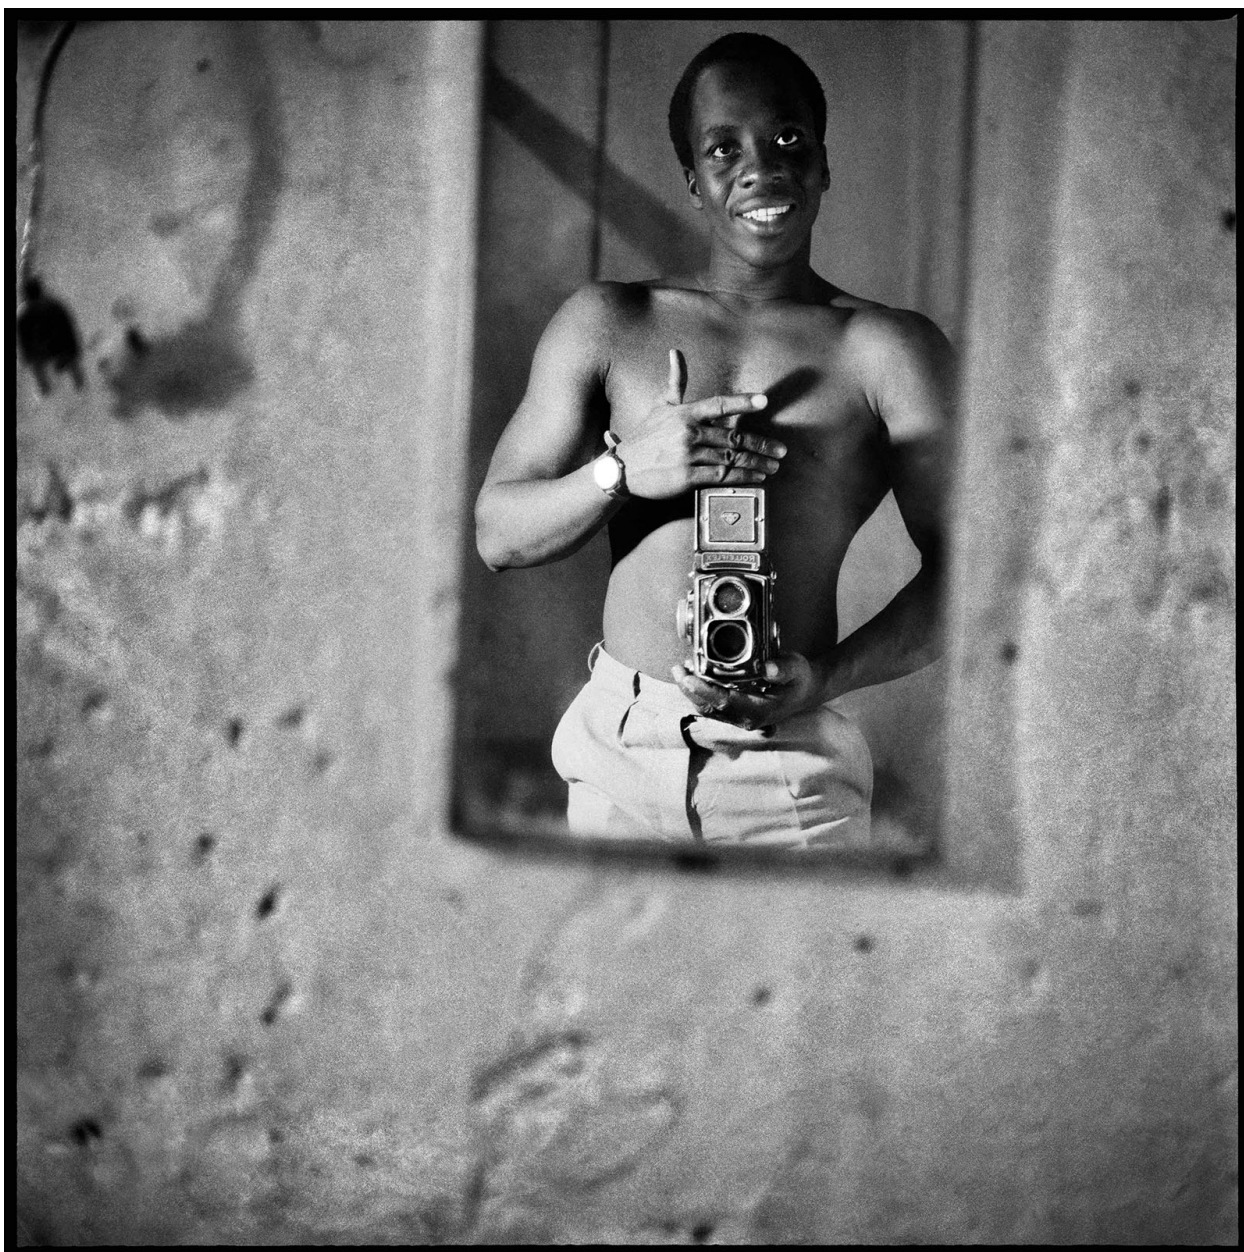

THE JOSEPH M. COHEN  
FAMILY COLLECTION

Sory Sanlé, *Autoportrait au Miroir*, 1966

Hand-printed gelatin silver prints (black & white), 14 1/2 x 14 1/2 in. (36.8 x 36.8 cm)

1073