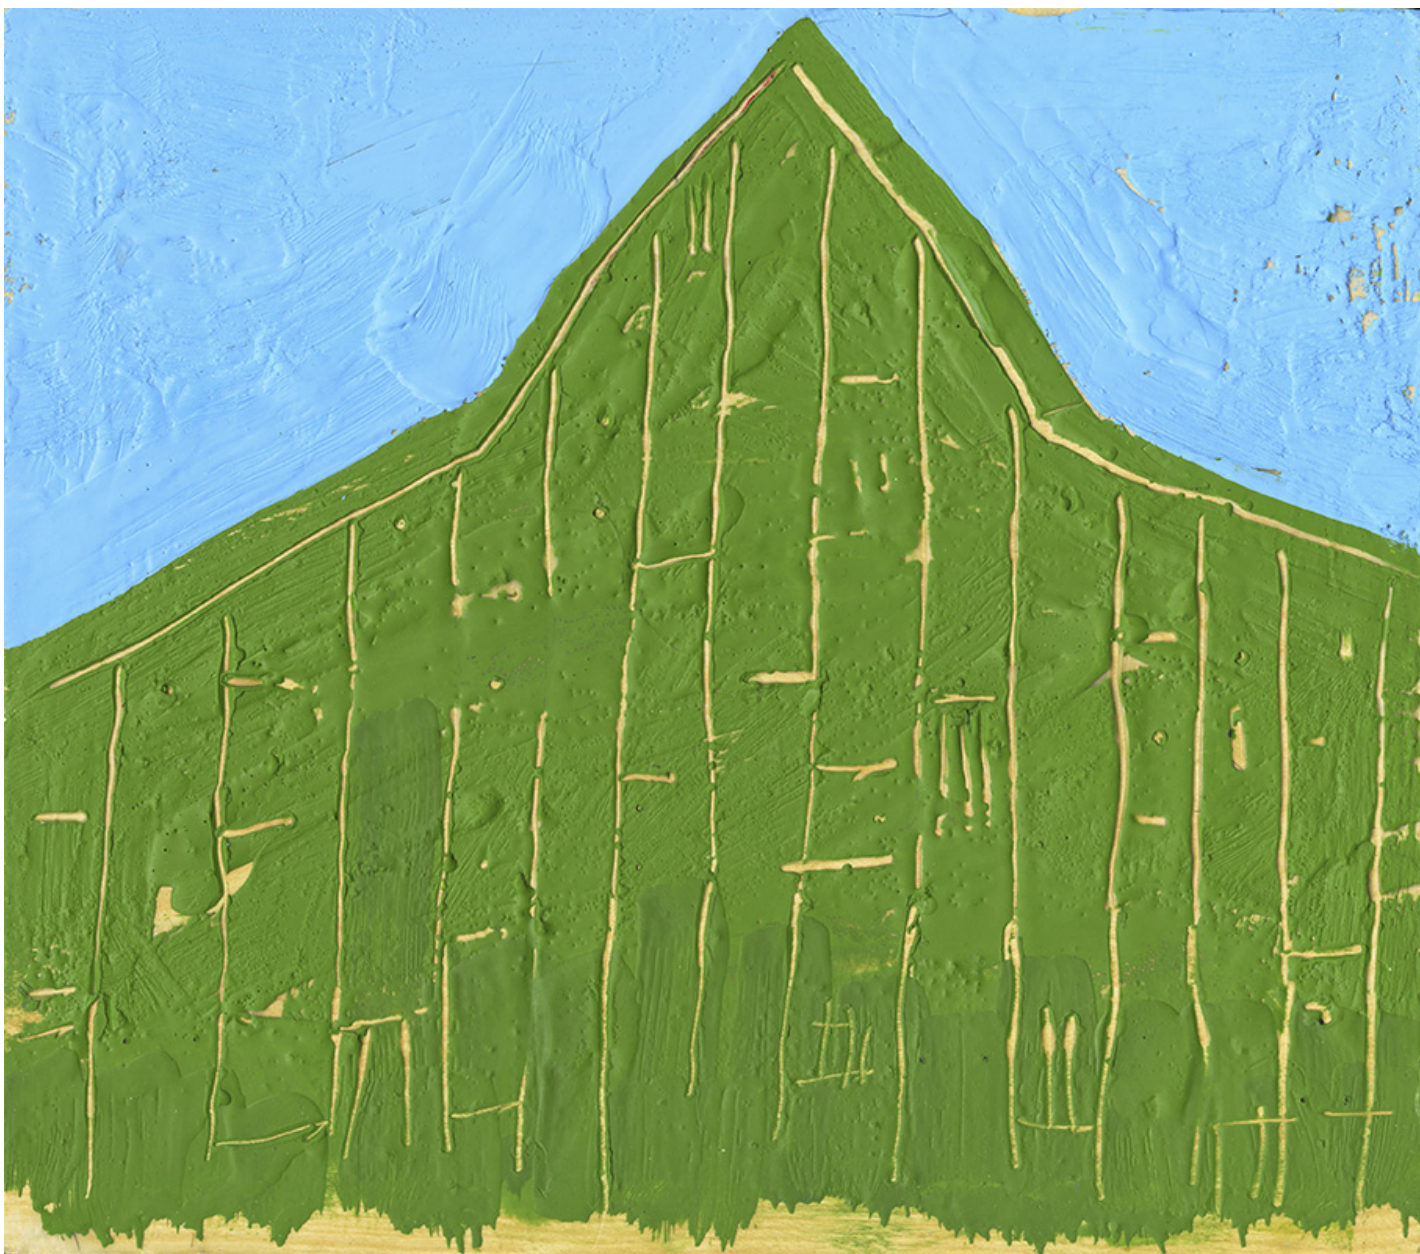

THE JOSEPH M. COHEN
FAMILY COLLECTION

William Christenberry, *Green Form*, 2011

Encaustic painting with beeswax and oil on plywood, 11 1/8 x 12 11/16 x 1 7/16 in. (28.3 x 32.2 x 3.6 cm)

1044