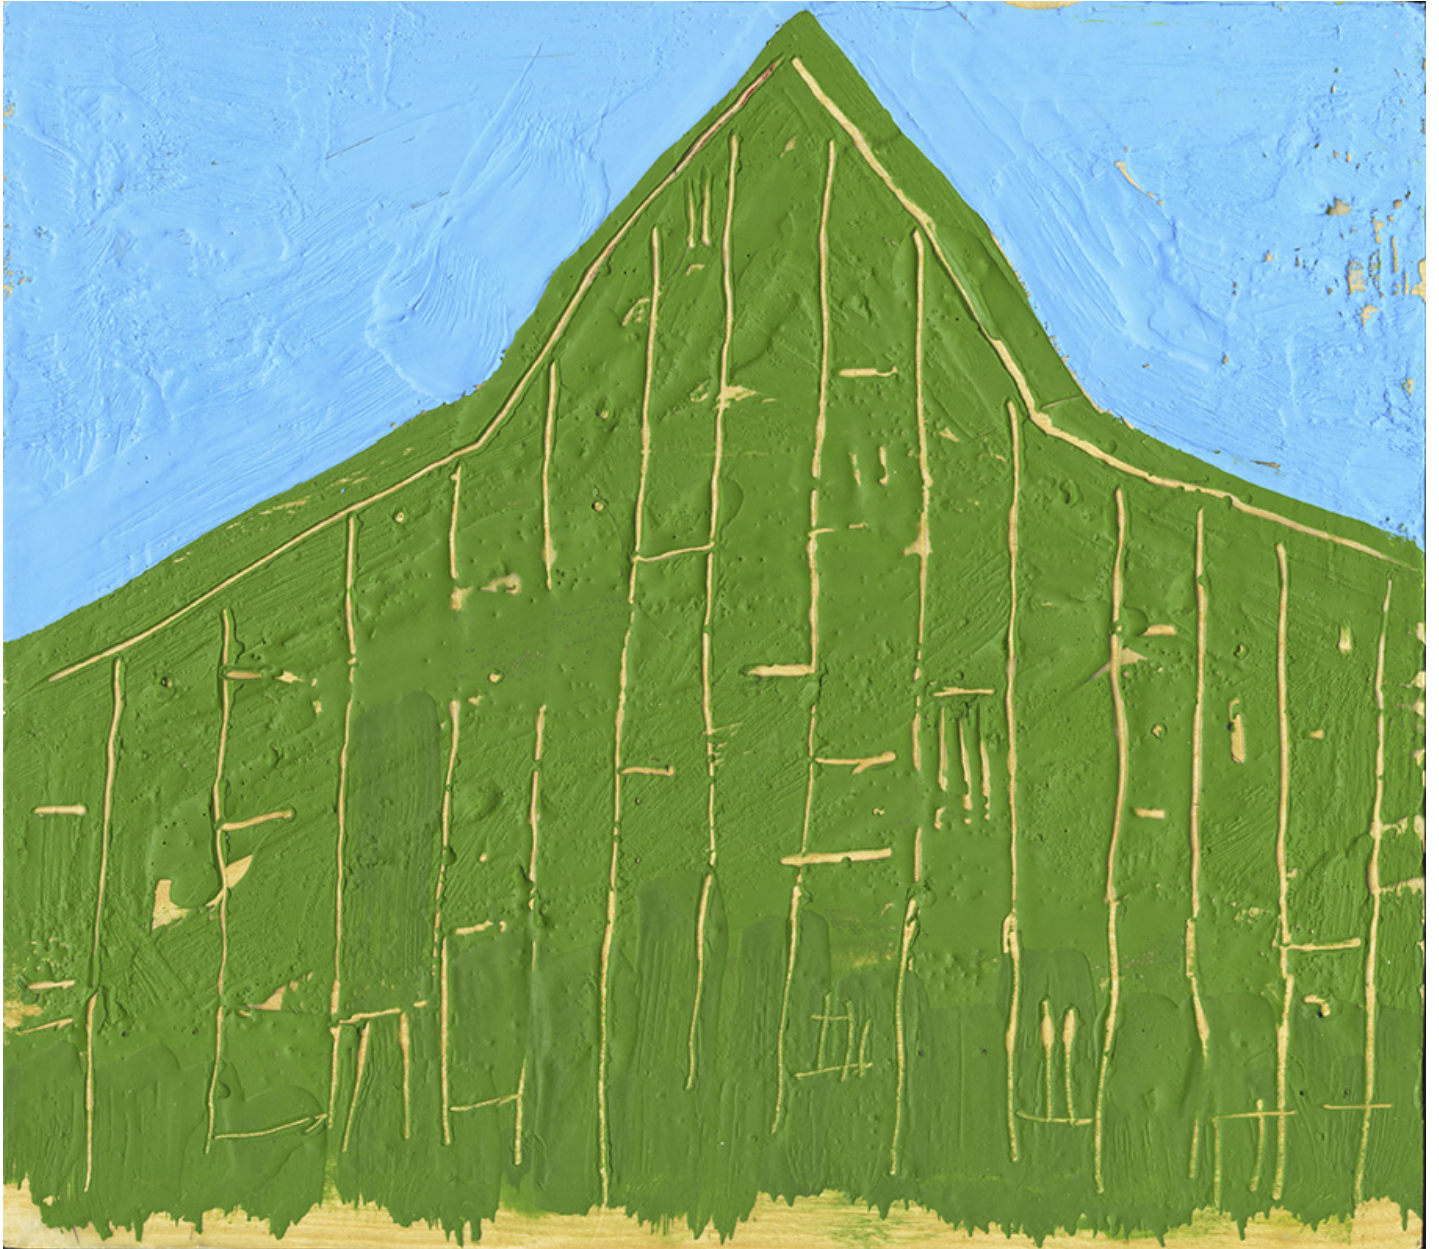

THE JOSEPH M. COHEN
FAMILY COLLECTION

William Christenberry, *Green Form*, 2011

Encaustic painting with beeswax and oil on plywood, 11 1/8 x 12 11/16 x 1 7/16 in. (28.3 x 32.2 x 3.6 cm)

1044