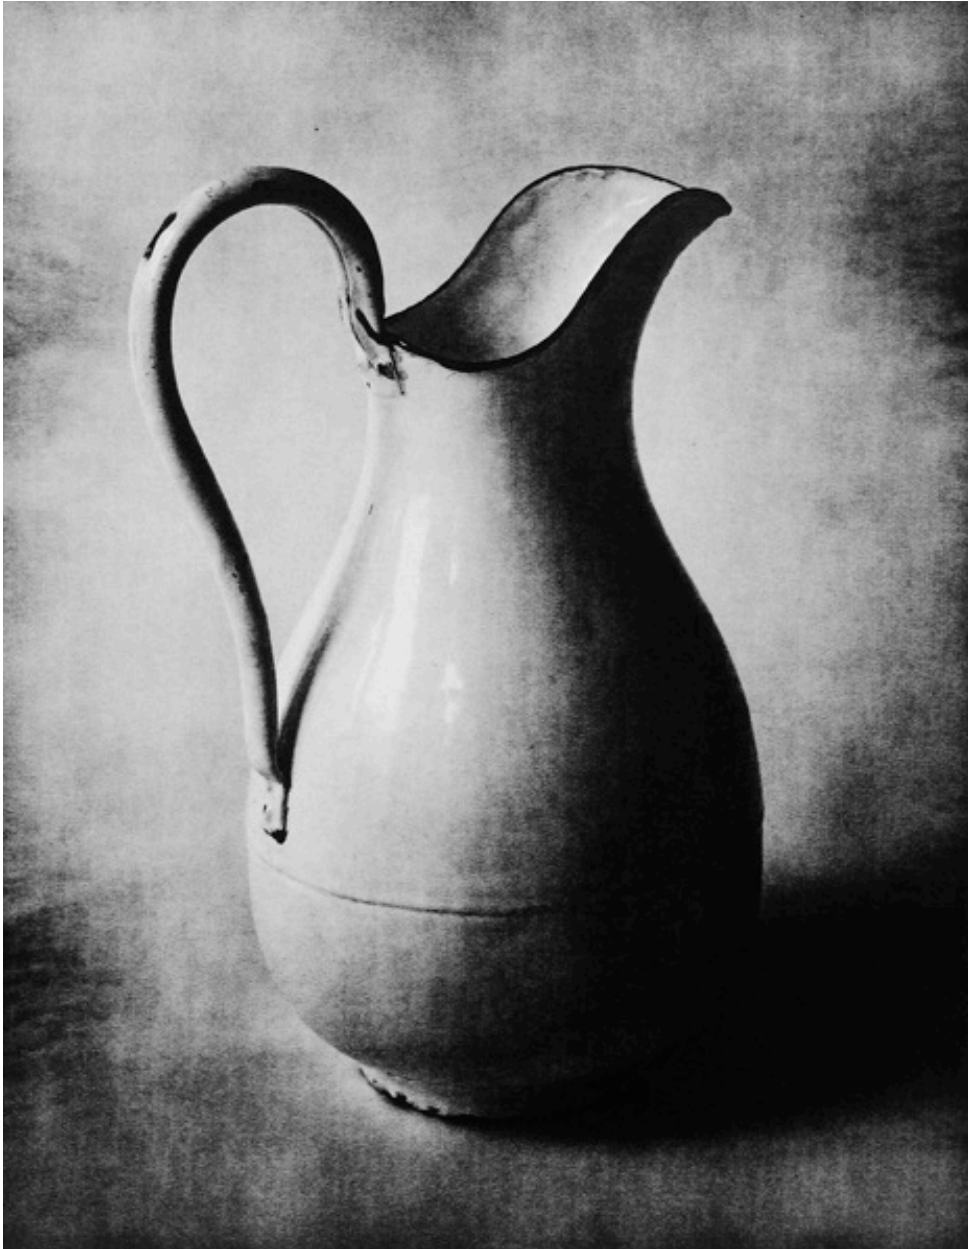

THE JOSEPH M. COHEN  
FAMILY COLLECTION

Irving Penn, *Enameled Pitcher*, New York, 2007; Printed 2007  
Gelatin silver print (black & white), 18 7/8 x 14 7/8 in. (47.9 x 37.8  
cm)  
282