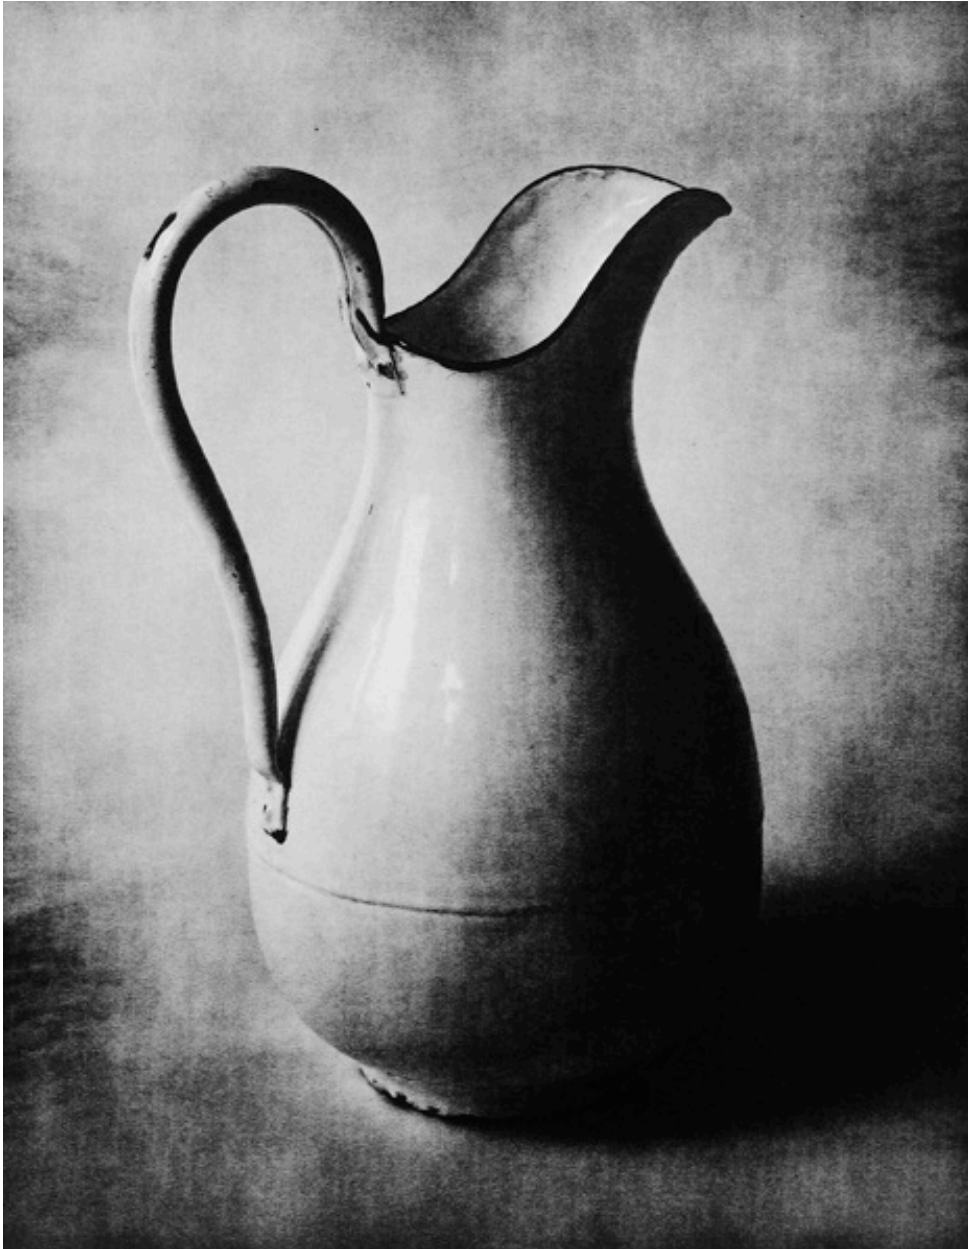

THE JOSEPH M. COHEN
FAMILY COLLECTION

Irving Penn, *Enameled Pitcher*, New York, 2007; Printed 2007
Gelatin silver print (black & white), 18 7/8 x 14 7/8 in. (47.9 x 37.8
cm)
282