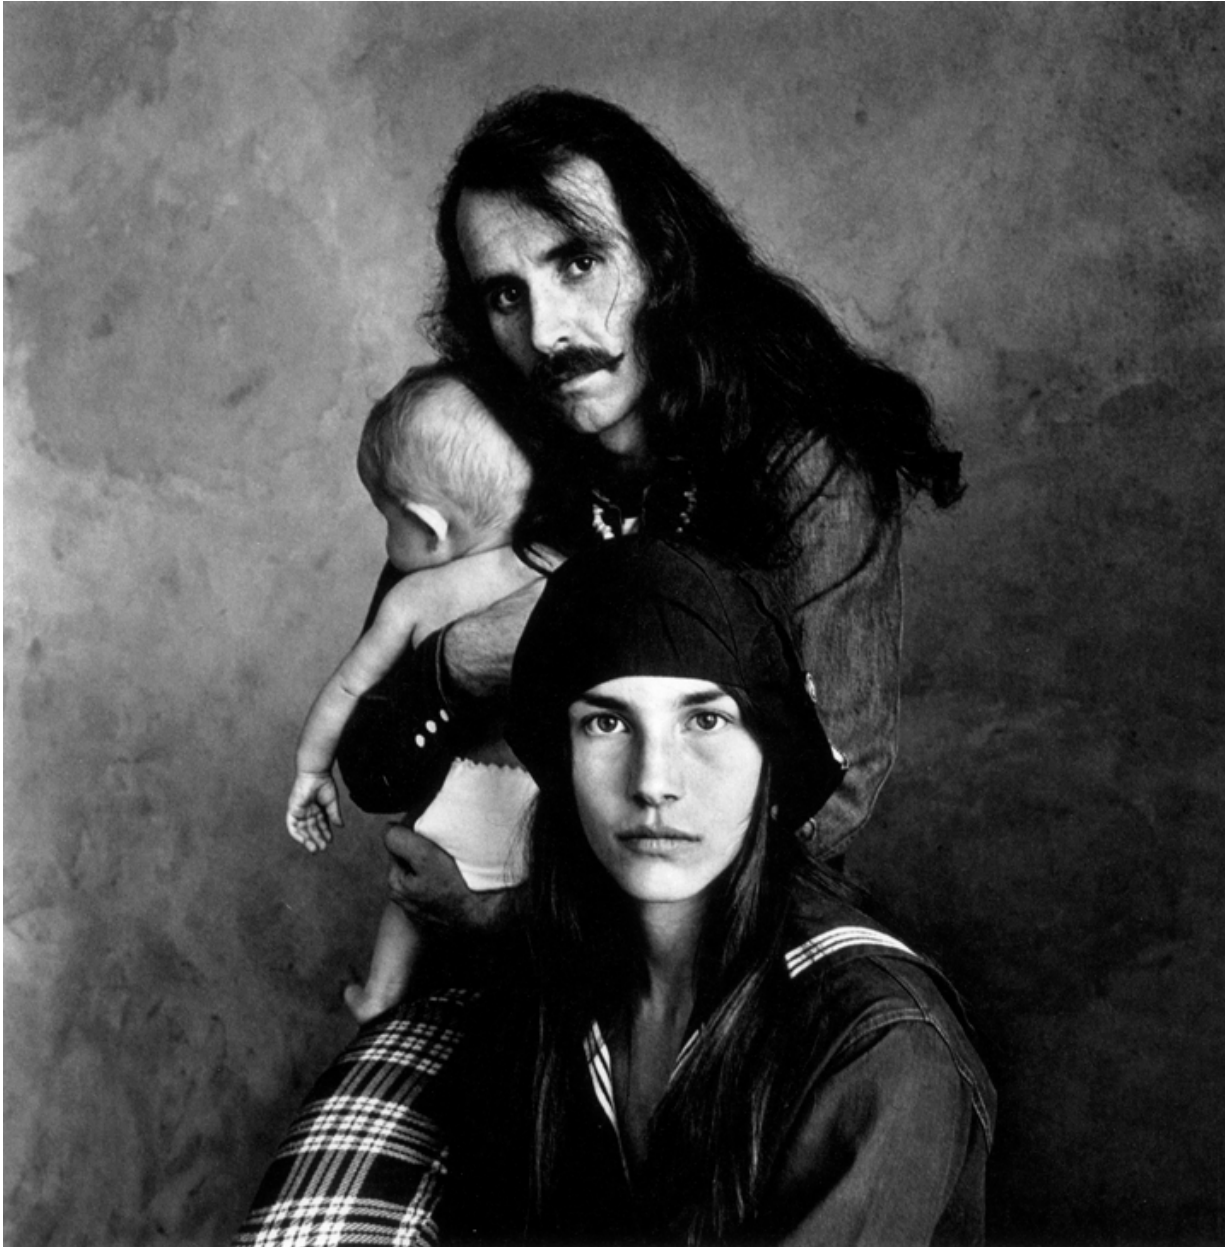

THE JOSEPH M. COHEN
FAMILY COLLECTION

Irving Penn, *Hippie Family (Kelly)*, San Francisco, 1967; Printed 1975
Gelatin silver print (black & white), 15 5/8 x 14 1/2 in. (39.7 x 36.8 cm)
pending904