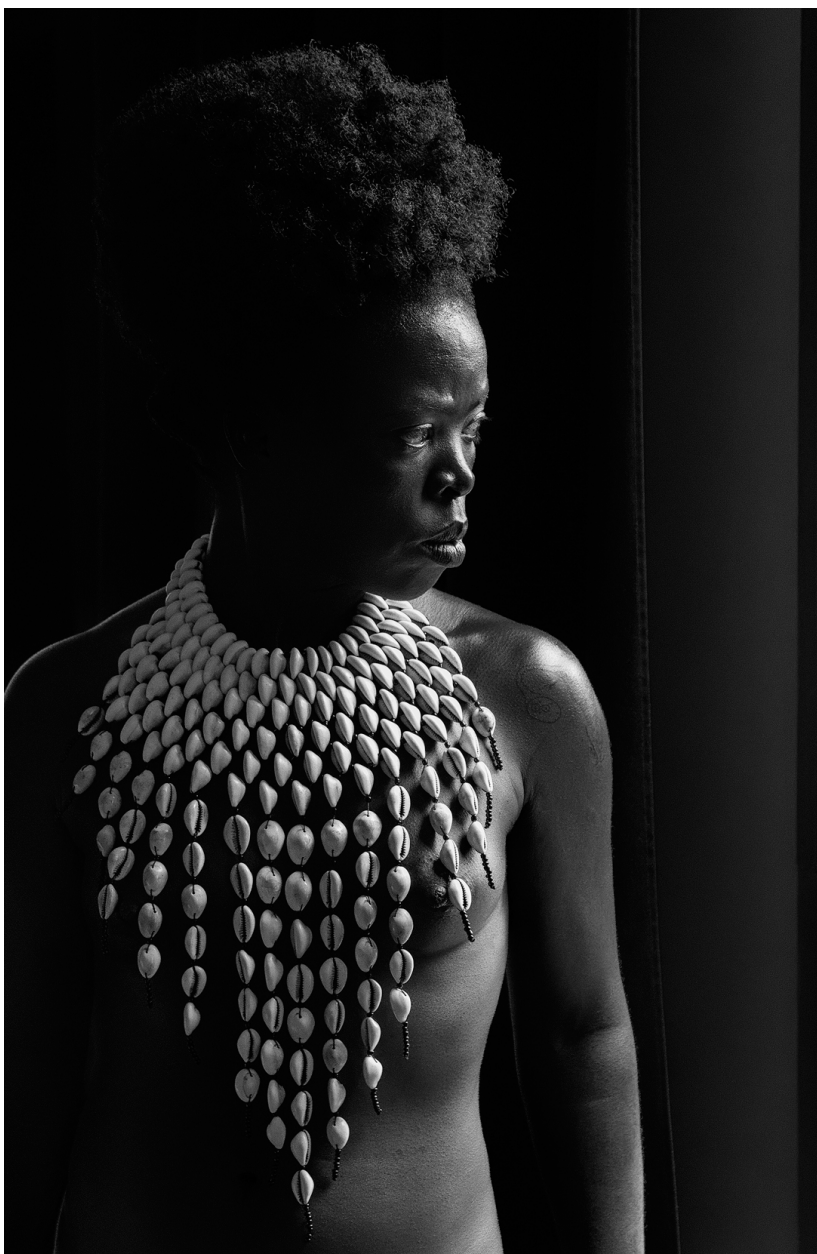

THE JOSEPH M. COHEN
FAMILY COLLECTION

Zanele Muholi, *Zodwa, Paris*, 2014
Gelatin silver print (black & white), 35 1/2 x 23 3/25 in.
(90.2 x 58.7 cm)
pending961