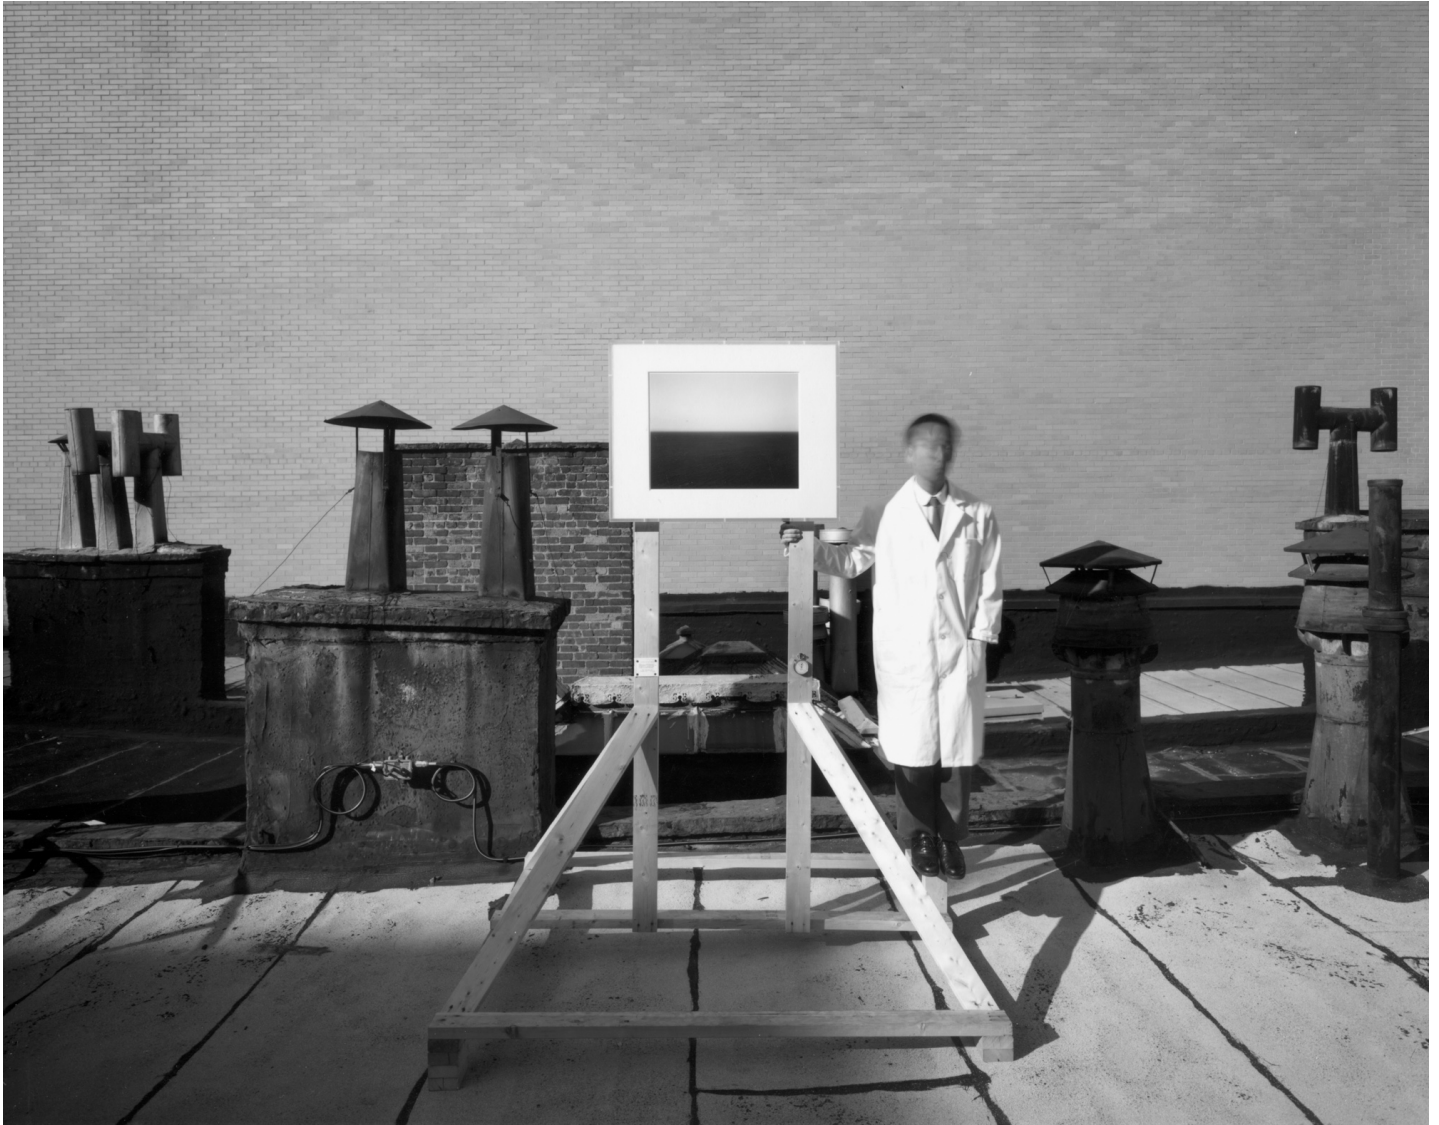

THE JOSEPH M. COHEN
FAMILY COLLECTION

Hiroshi Sugimoto, *Self-Portrait*, 1990; Printed 2015
Gelatin silver print (black & white), 16 1/2 x 21 3/8 in. (41.9 x 54.3 cm)
pending952