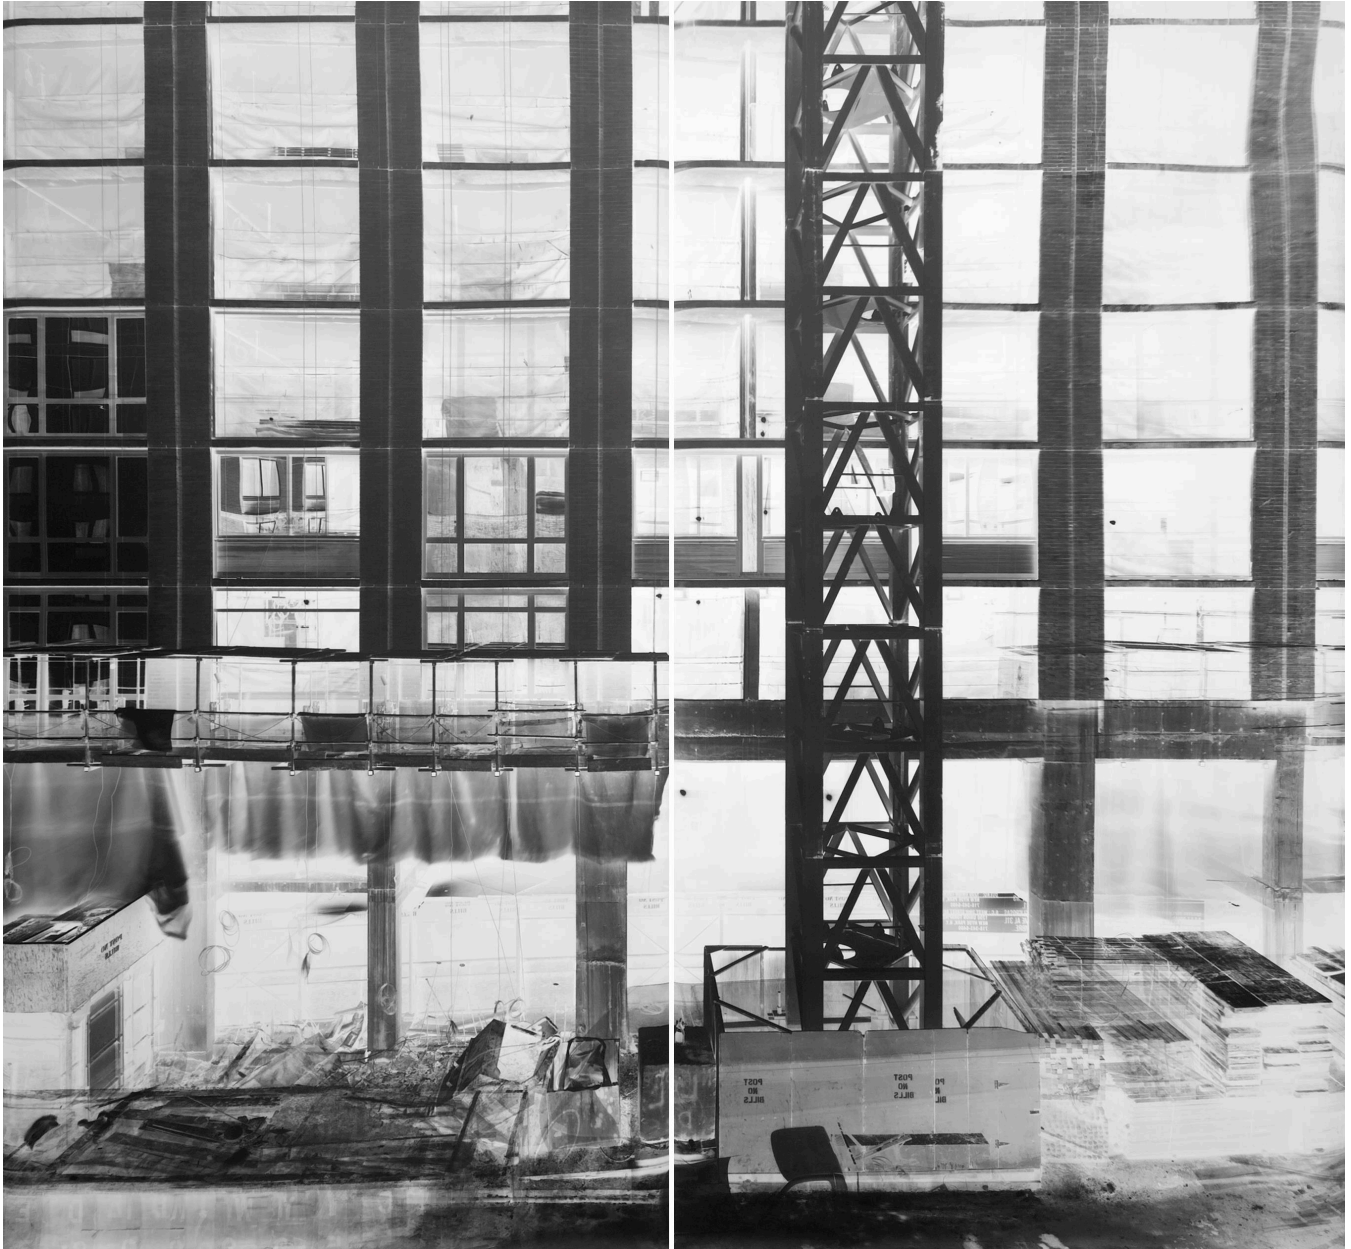

THE JOSEPH M. COHEN
FAMILY COLLECTION

Vera Lutter, *333 West 39th Street, XXII: December 9-15, 2011, 2011*
Gelatin silver print (black & white), 104 1/16 x 112 in. (264.3 x 284.5 cm)
pending948