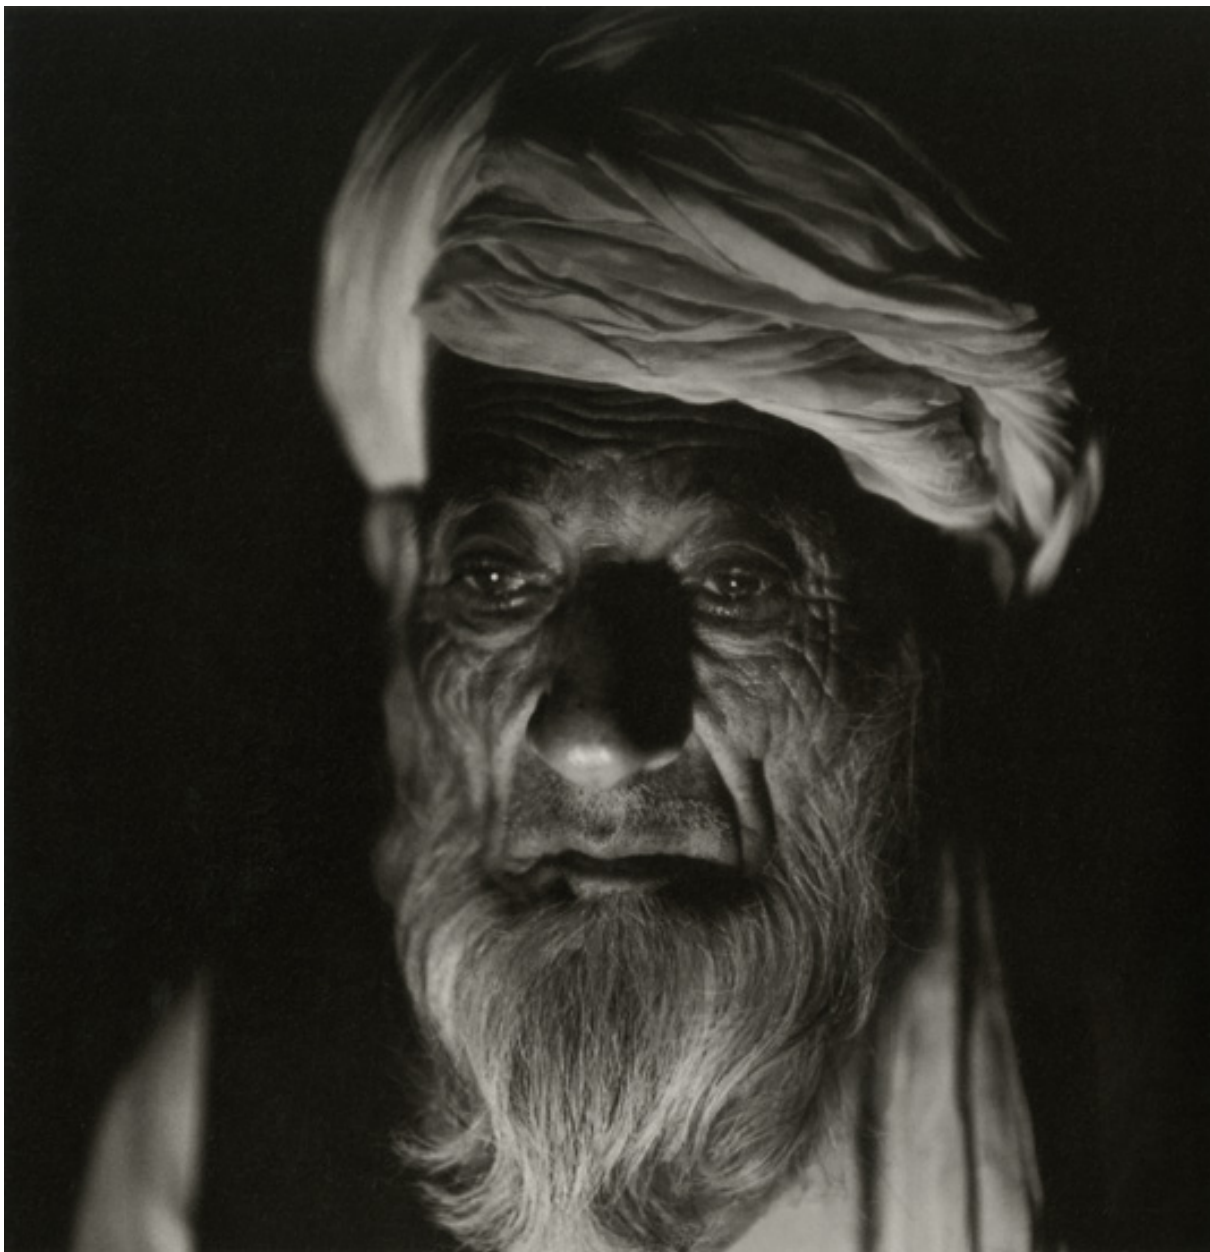

THE JOSEPH M. COHEN
FAMILY COLLECTION

Fazal Sheikh, *Rohullah, Afghan refugee village, Badabare, North Western Frontier Province, Pakistan*, 1996; printed 2012

Carbon pigment print on handmade Innova Smooth Cotton Natural White paper,
25 x 24 in. (63.5 x 61 cm)