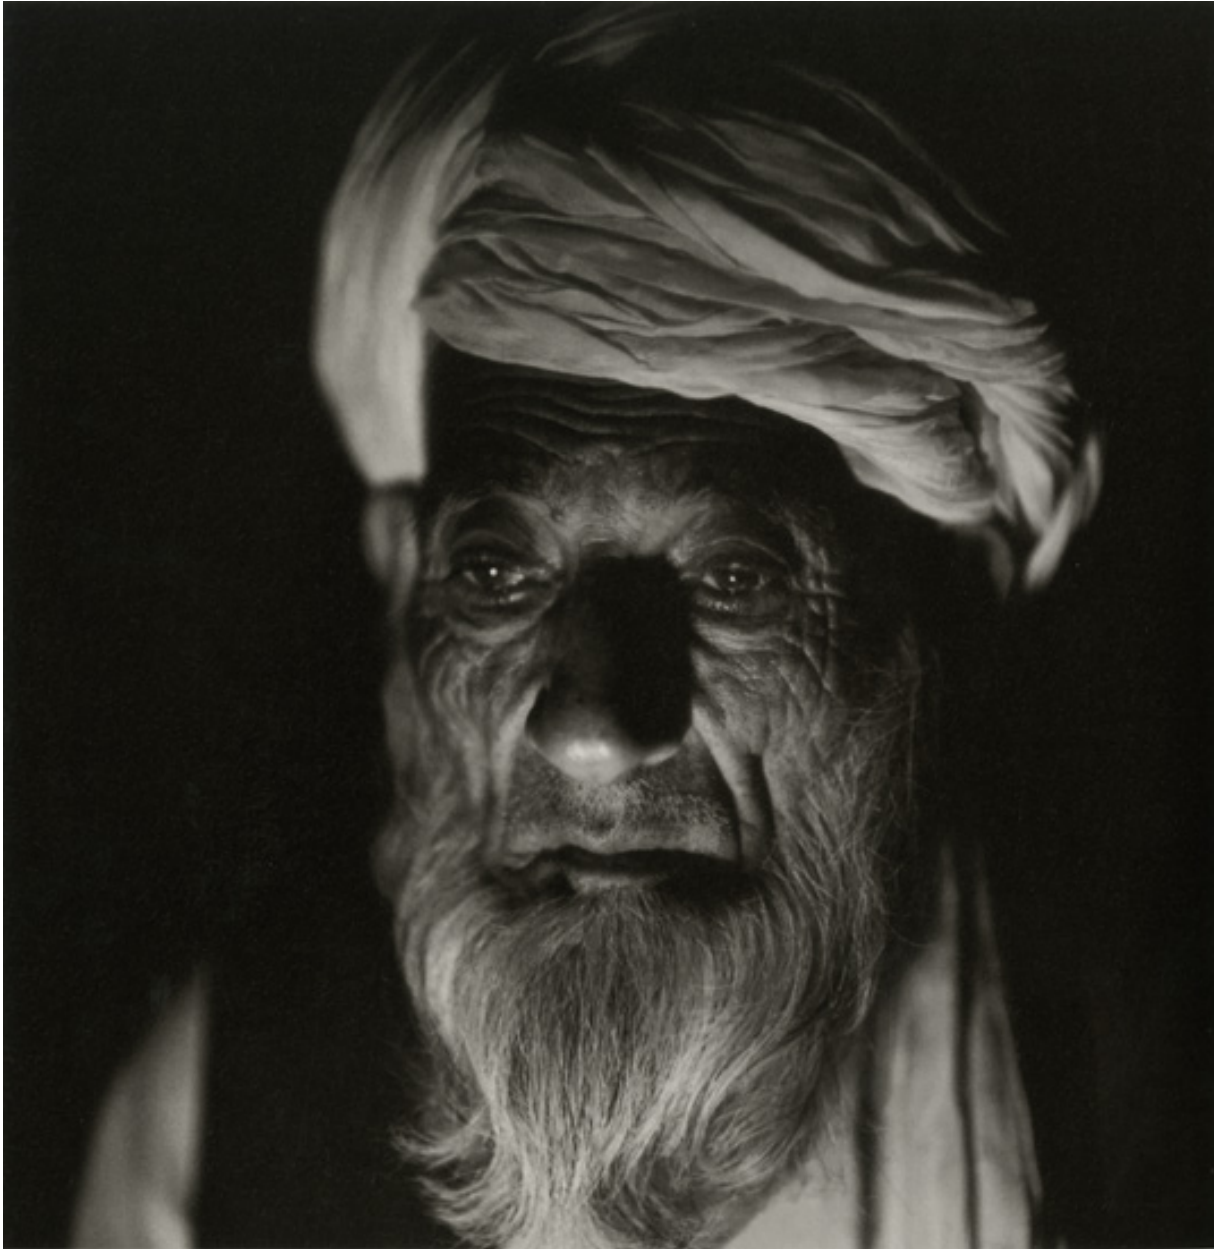

THE JOSEPH M. COHEN
FAMILY COLLECTION

Fazal Sheikh, *Rohullah, Afghan refugee village, Badabare, North Western Frontier Province, Pakistan*, 1996; printed 2012

Carbon pigment print on handmade Innova Smooth Cotton Natural White paper,
25 x 24 in. (63.5 x 61 cm)