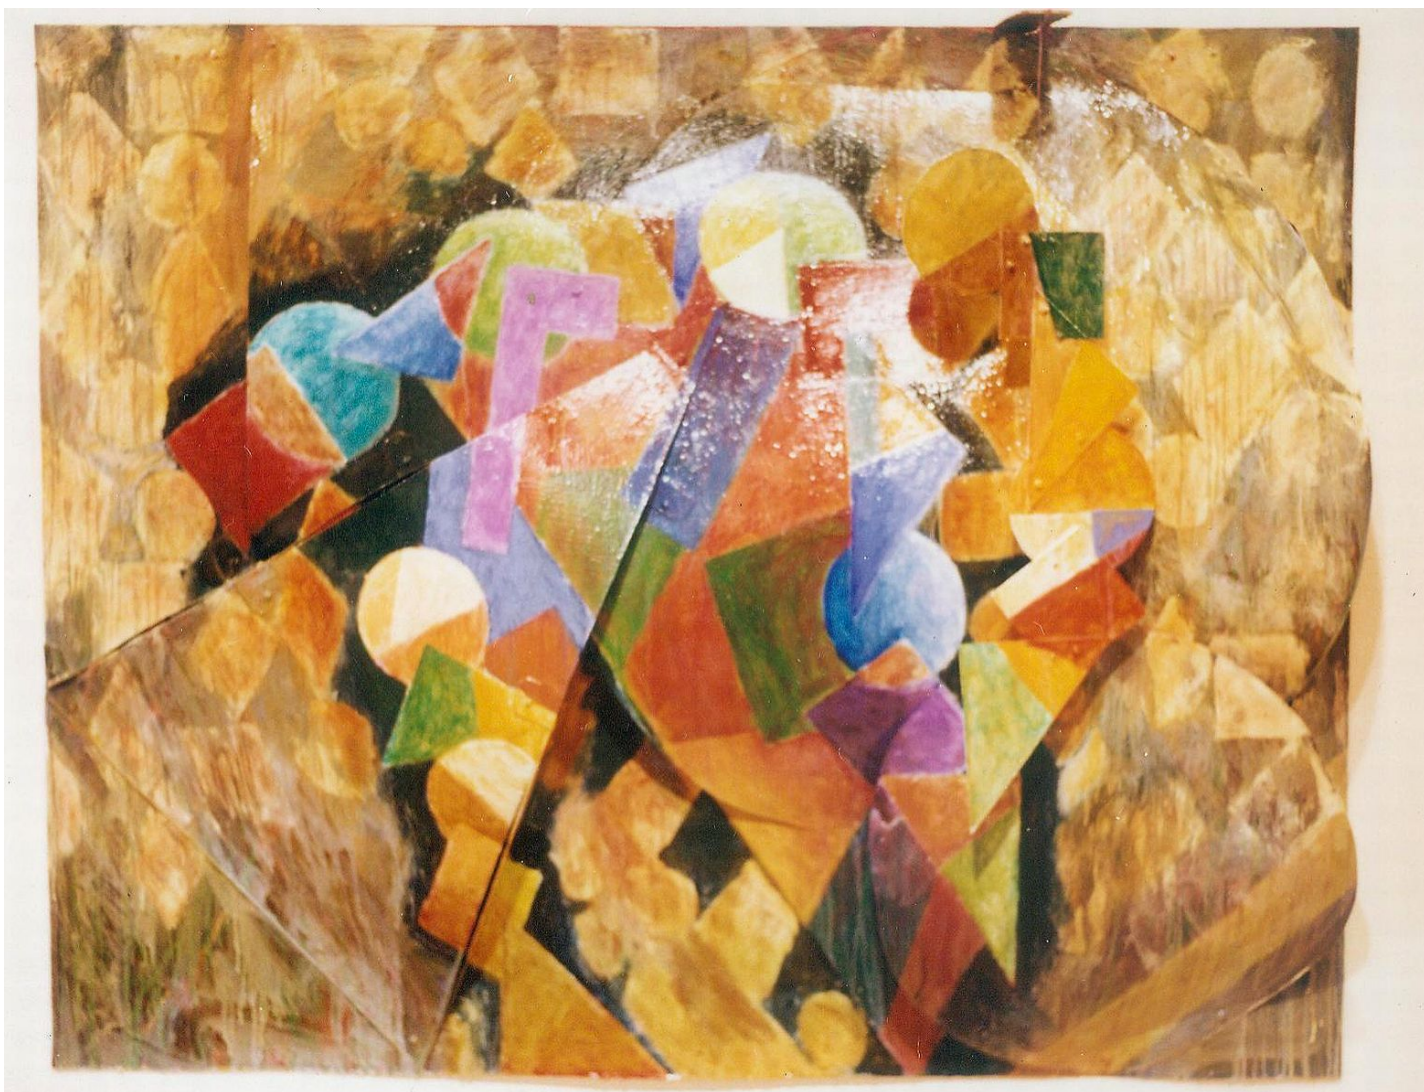

THE JOSEPH M. COHEN  
FAMILY COLLECTION

Tom Holland, *Pope Valley Moonlight #3*, 1995  
Epoxy paint on aluminum & fiberglass, 51 1/2 x 64 1/2 x 8 in. (130.8 x 163.8 x 20.3 cm)  
160