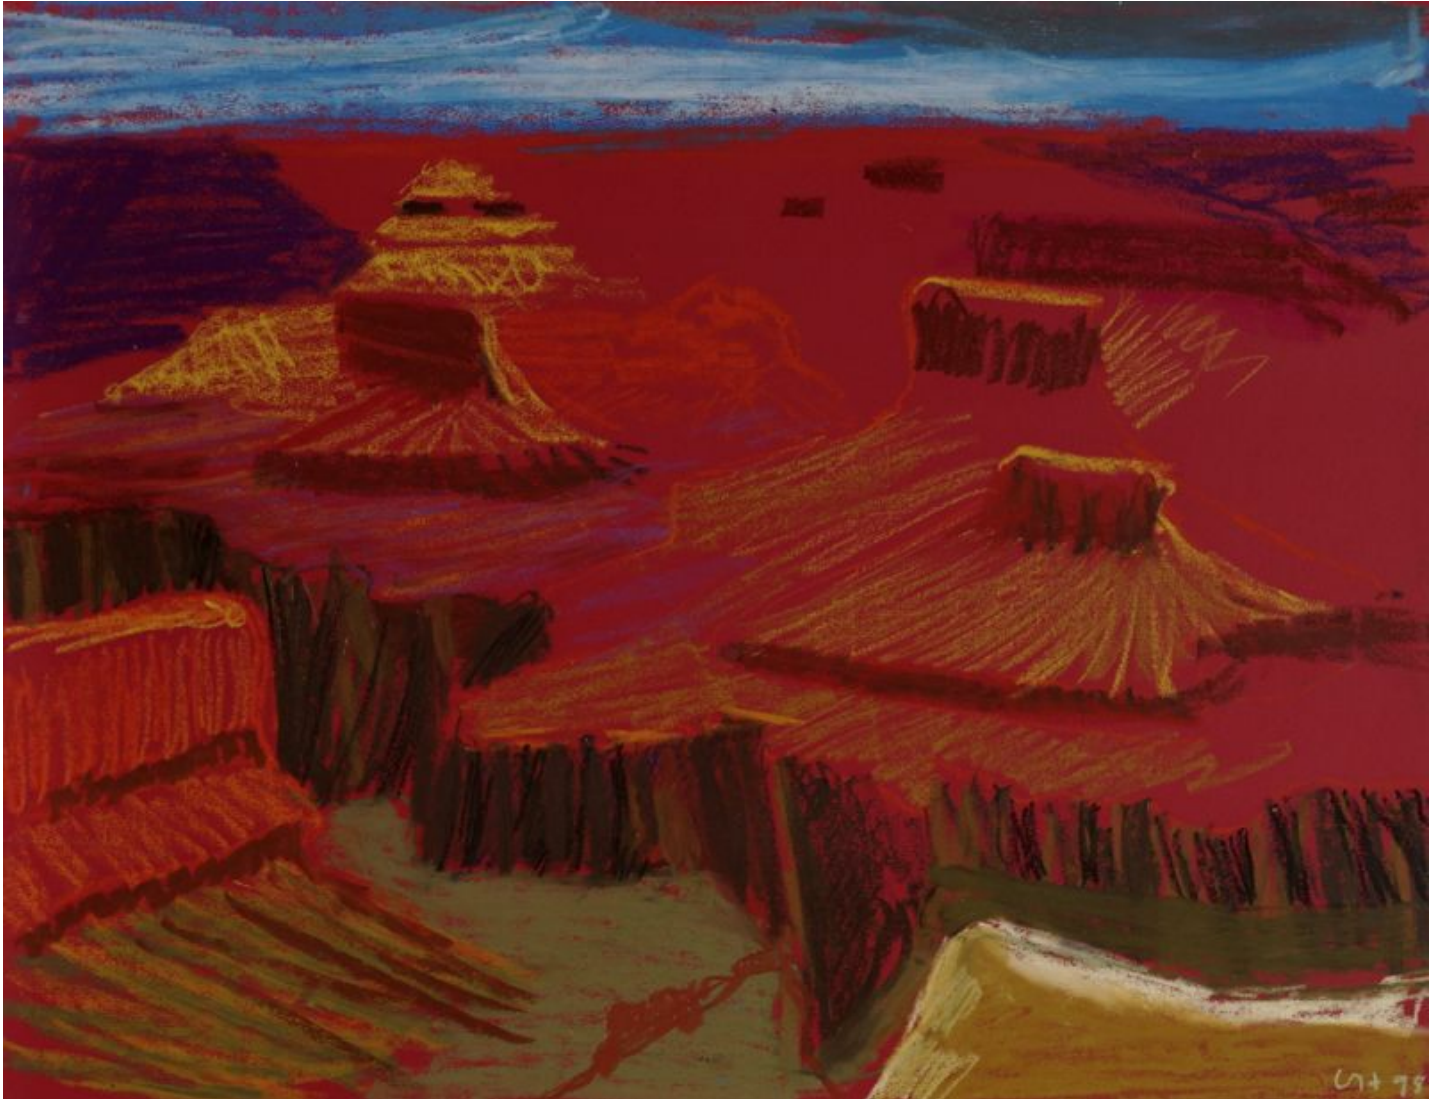

THE JOSEPH M. COHEN
FAMILY COLLECTION

David Hockney, *Study for "A Closer Grand Canyon III"*, 1998
Oil pastel on paper, 19 3/4 x 25 1/2 in. (50.2 x 64.8 cm)
158