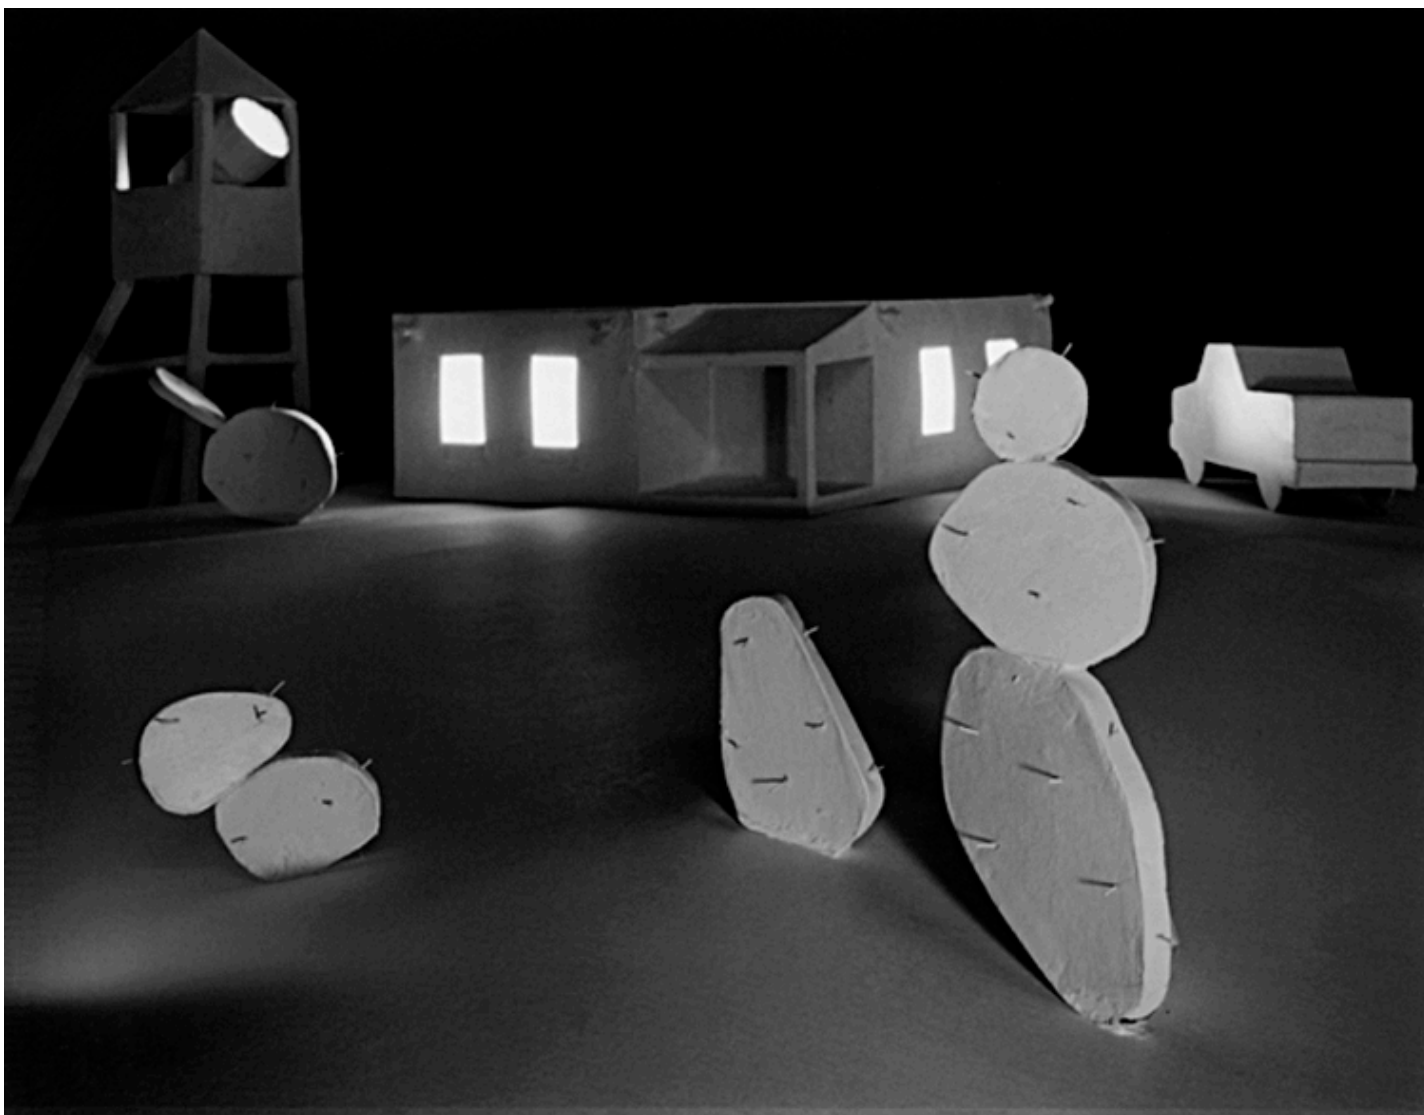

THE JOSEPH M. COHEN
FAMILY COLLECTION

James Casebere, *Desert House with Cactus*, 1980
Gelatin silver print (black & white), 14 3/4 x 18 3/4 in. (37.5 x 47.6 cm)
818