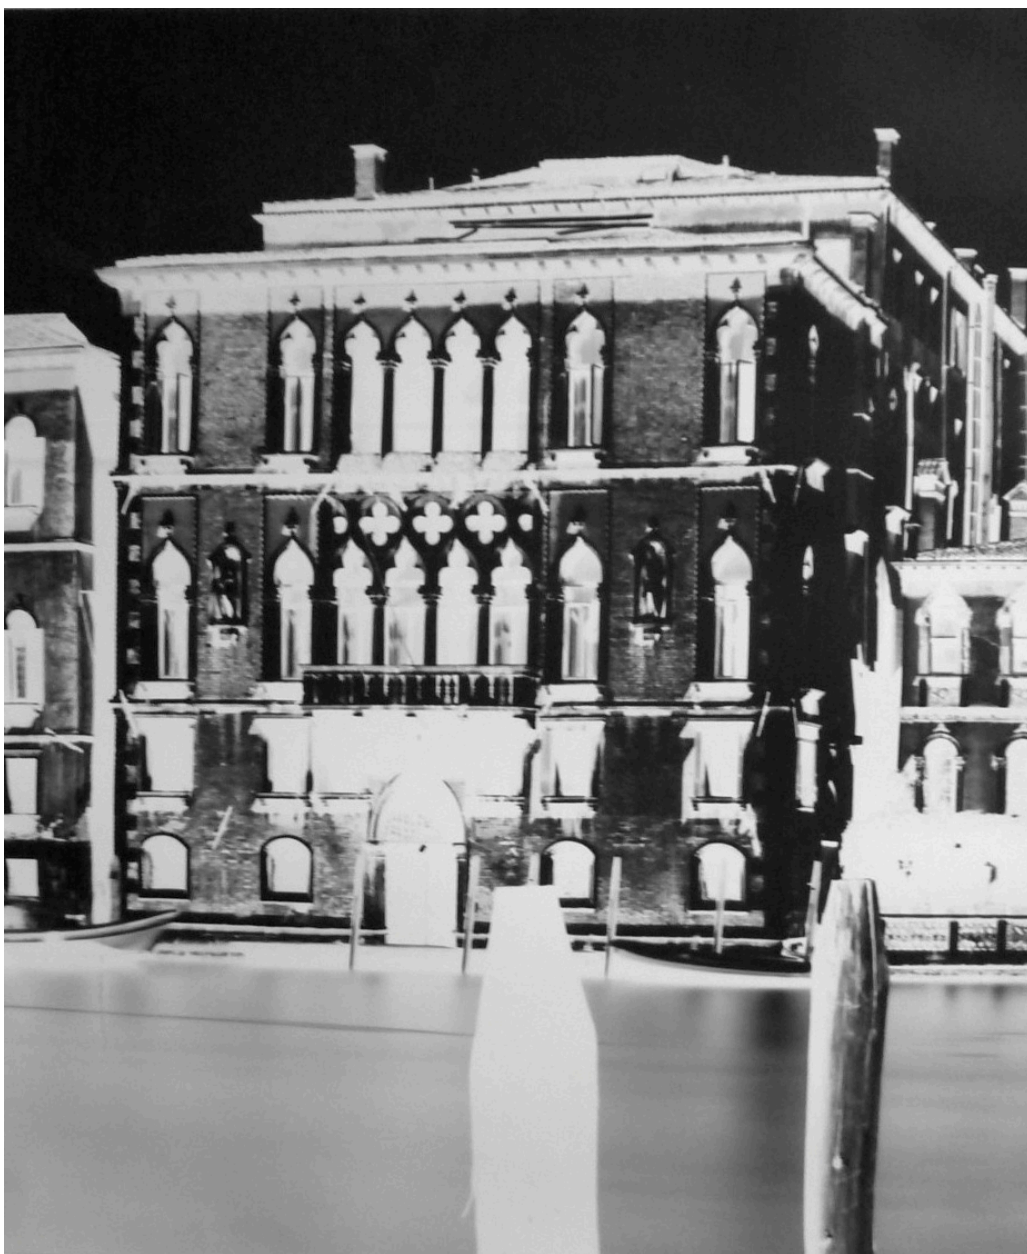

THE JOSEPH M. COHEN  
FAMILY COLLECTION

Vera Lutter, *Ca del Duca, Venice: July 23, 2008, 2008*  
Gelatin silver print (black & white), 27 1/4 x 23 1/4 in. (69.2 x 59.1  
cm)