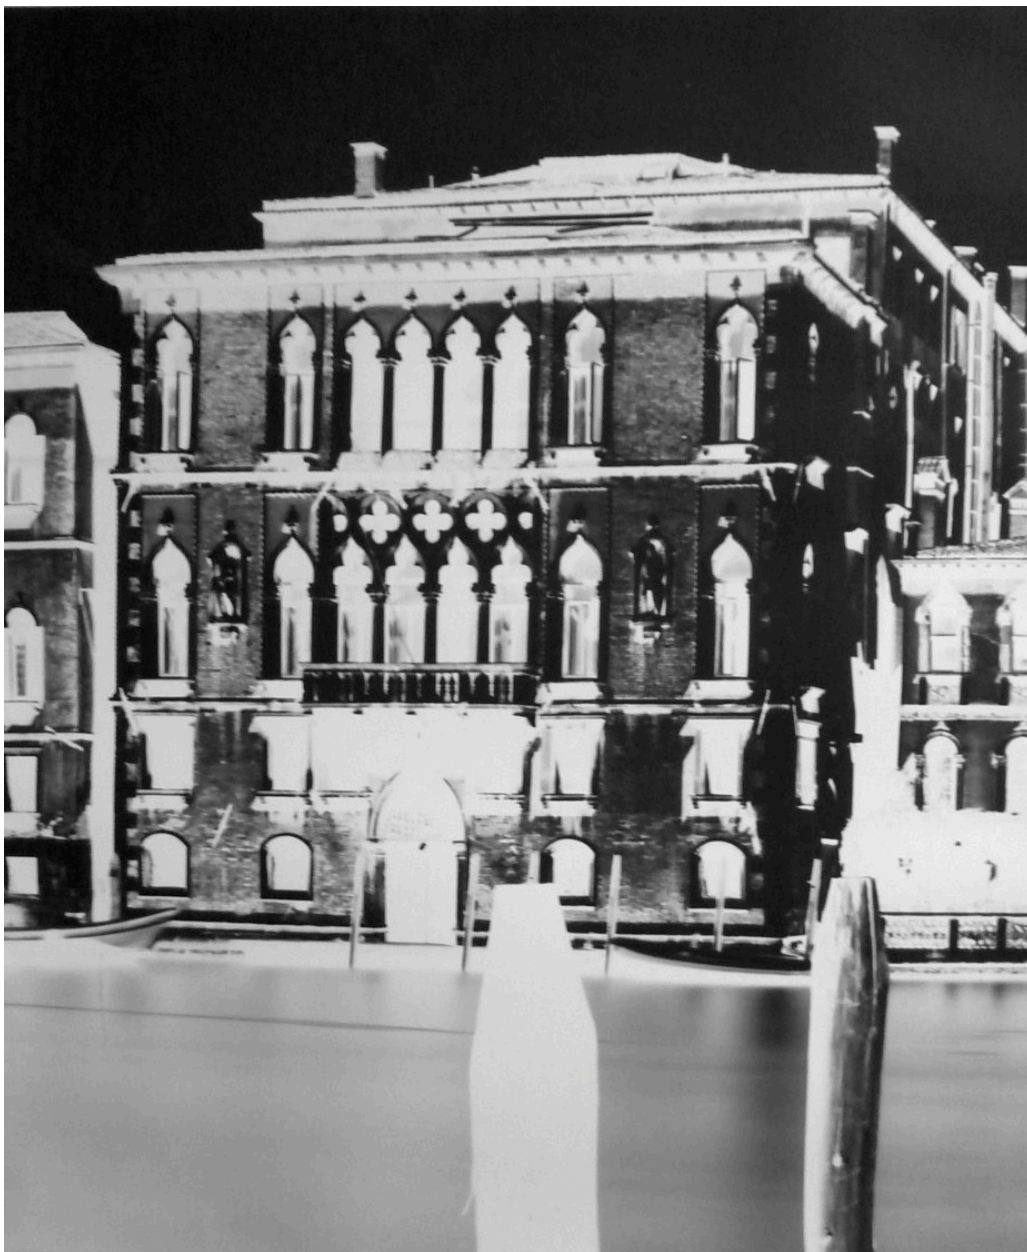

THE JOSEPH M. COHEN
FAMILY COLLECTION

Vera Lutter, *Ca del Duca, Venice: July 23, 2008, 2008*
Gelatin silver print (black & white), 27 1/4 x 23 1/4 in. (69.2 x 59.1
cm)