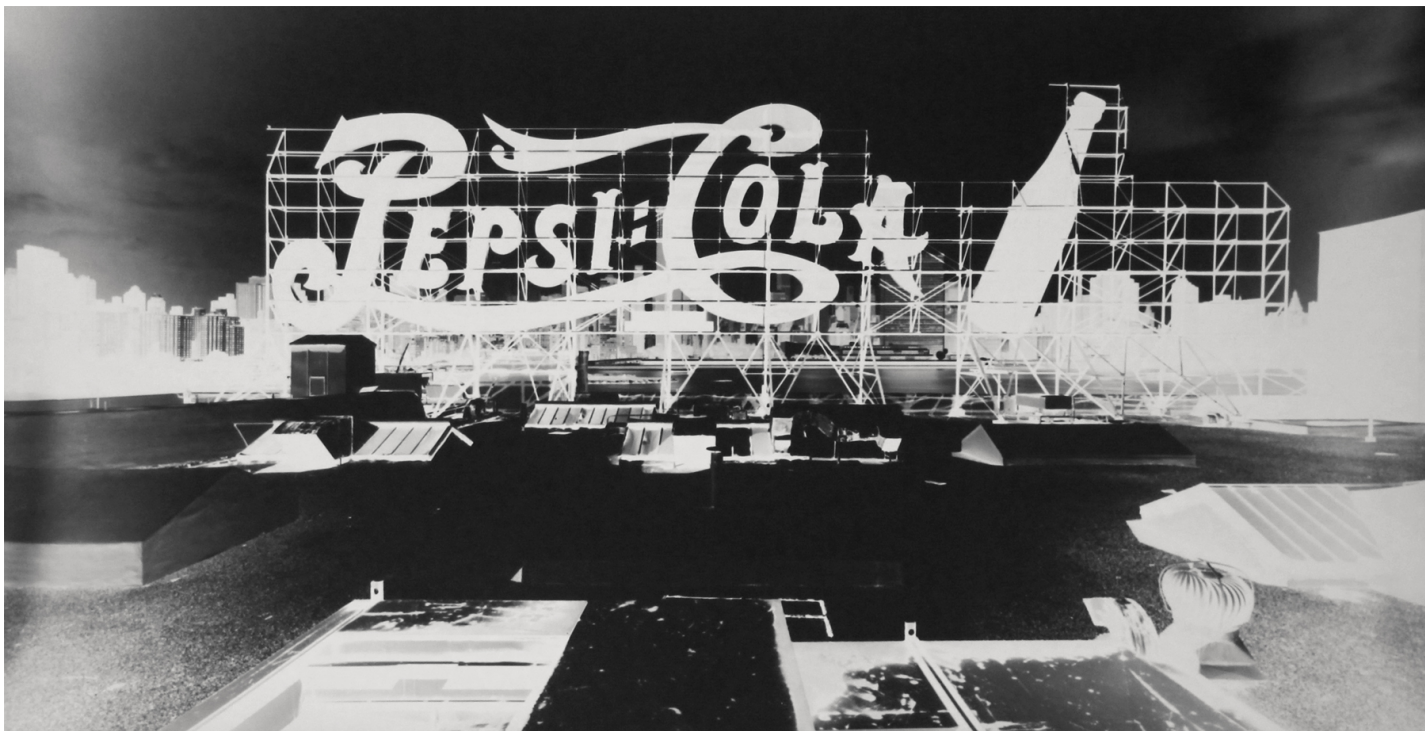

THE JOSEPH M. COHEN  
FAMILY COLLECTION

Vera Lutter, *Pepsi Cola, Long Island City, August 2000*, 2000  
Gelatin silver print (black & white), 14 1/4 x 27 5/8 in. (36.2 x 70.2 cm)