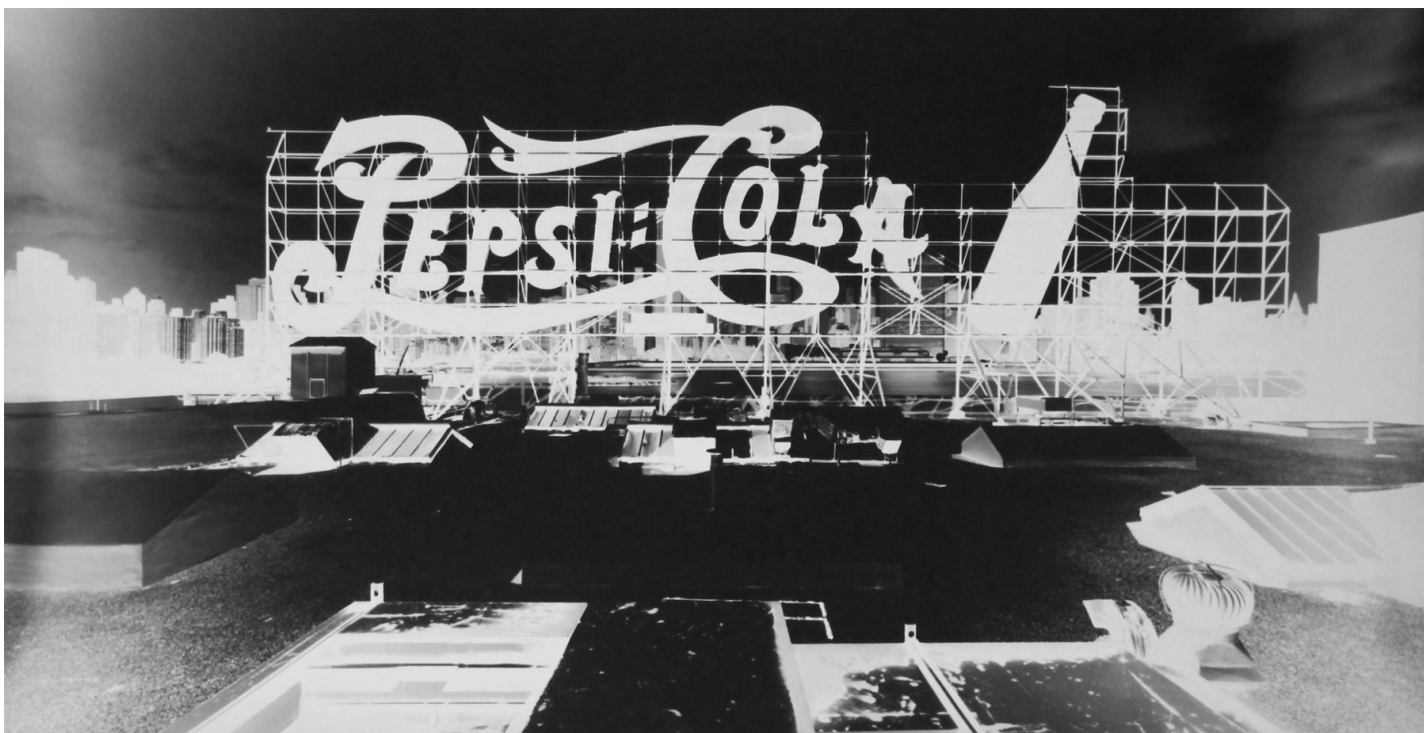

THE JOSEPH M. COHEN
FAMILY COLLECTION

Vera Lutter, *Pepsi Cola, Long Island City, August 2000*, 2000
Gelatin silver print (black & white), 14 1/4 x 27 5/8 in. (36.2 x 70.2 cm)