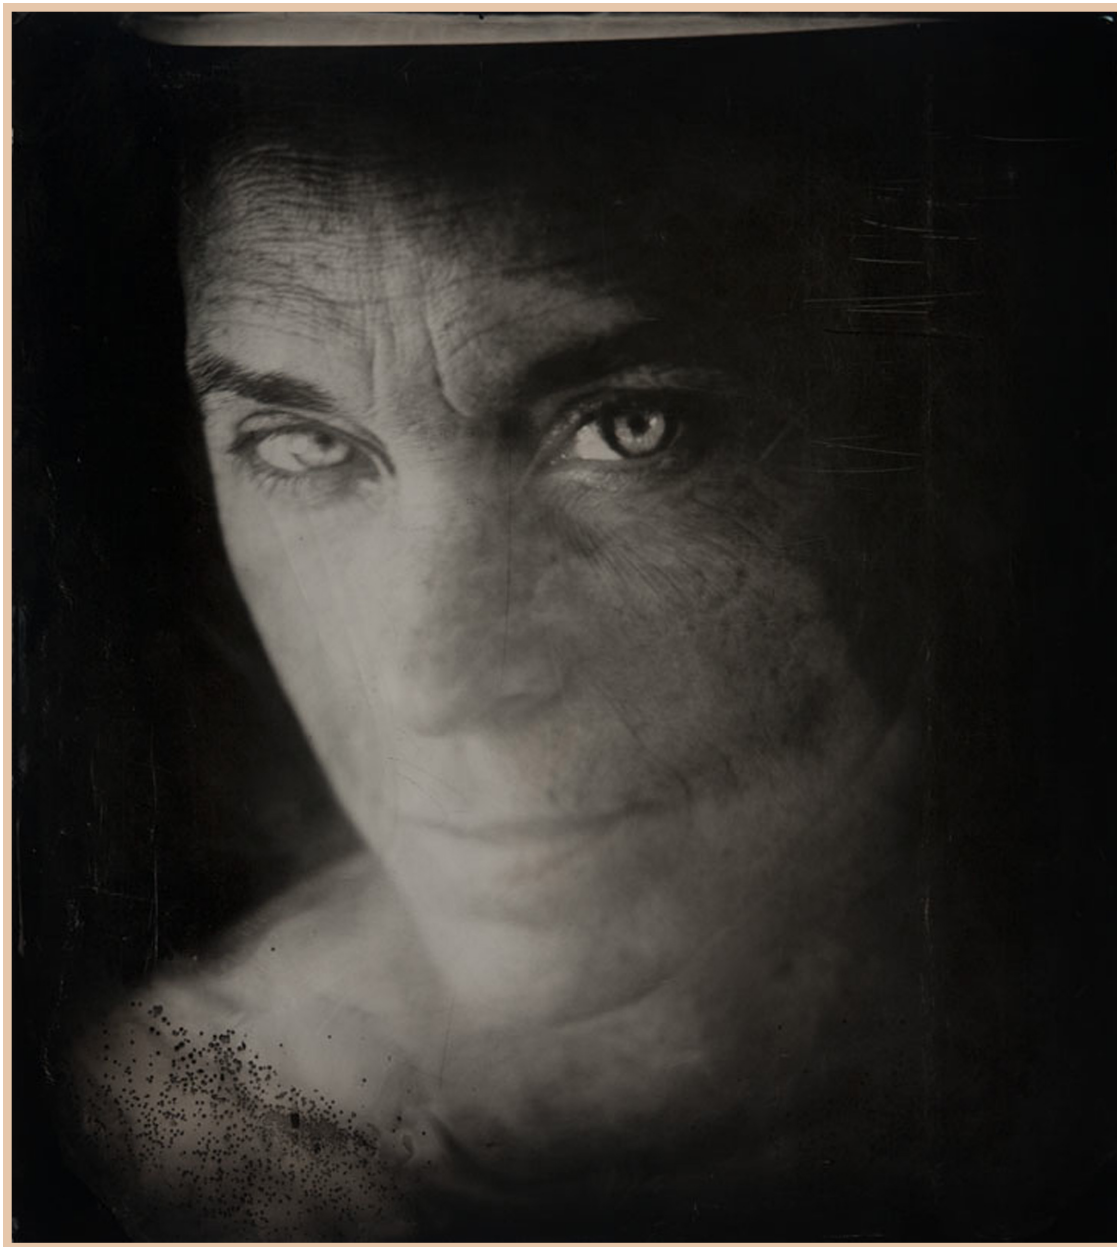

THE JOSEPH M. COHEN  
FAMILY COLLECTION

Sally Mann, *Untitled (Self-portrait)*, 2006-12  
Ambrotype, 15 x 13 1/2 in. (38.1 x 34.3 cm)