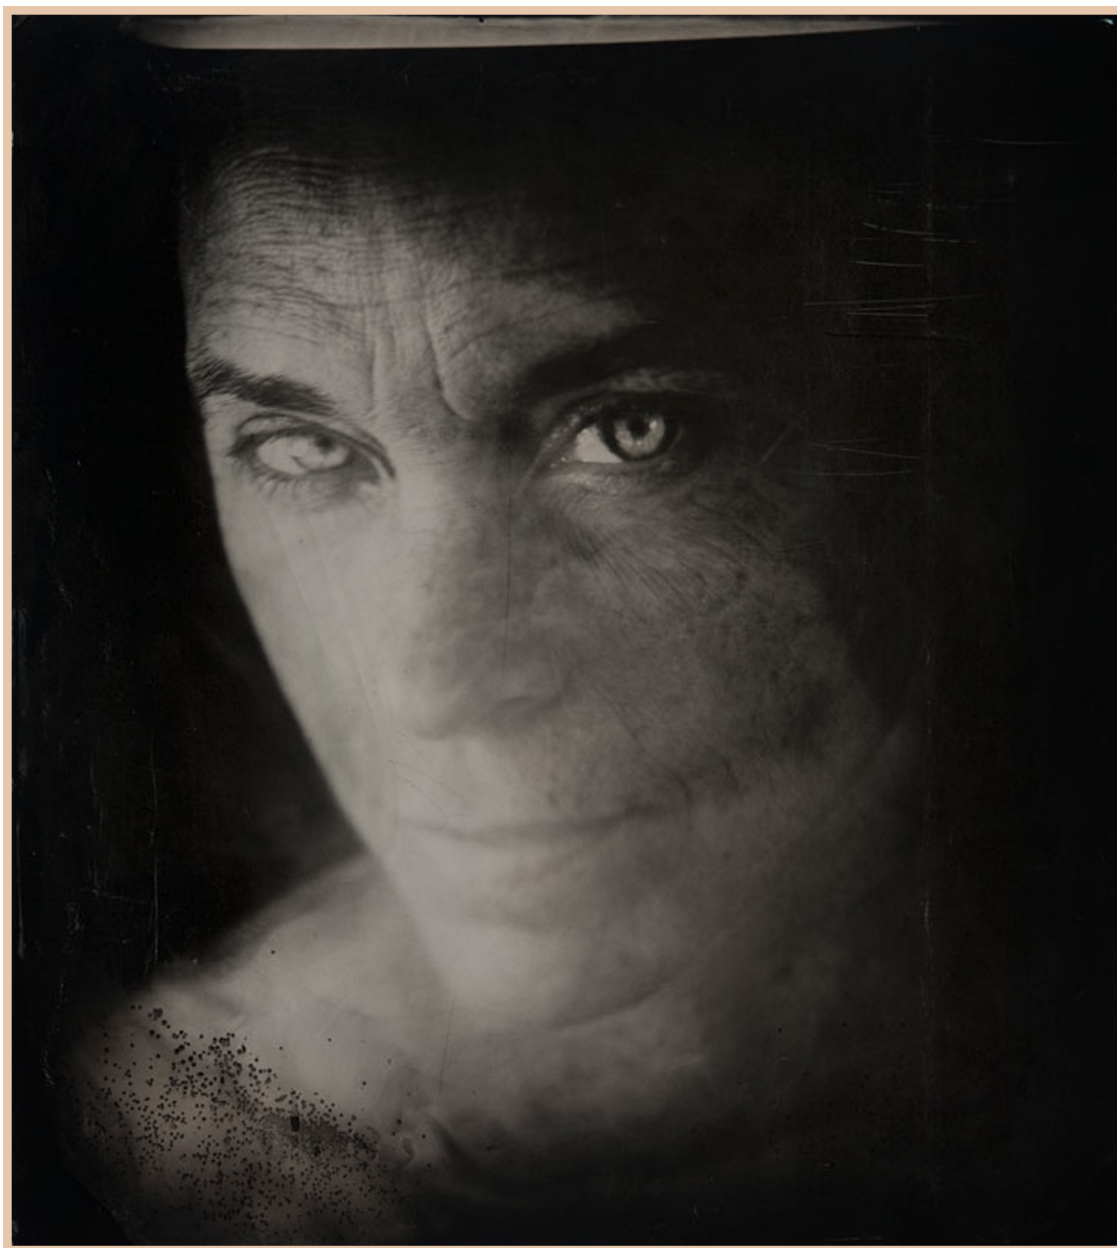

THE JOSEPH M. COHEN  
FAMILY COLLECTION

Sally Mann, *Untitled (Self-portrait)*, 2006-12  
Ambrotype, 15 x 13 1/2 in. (38.1 x 34.3 cm)