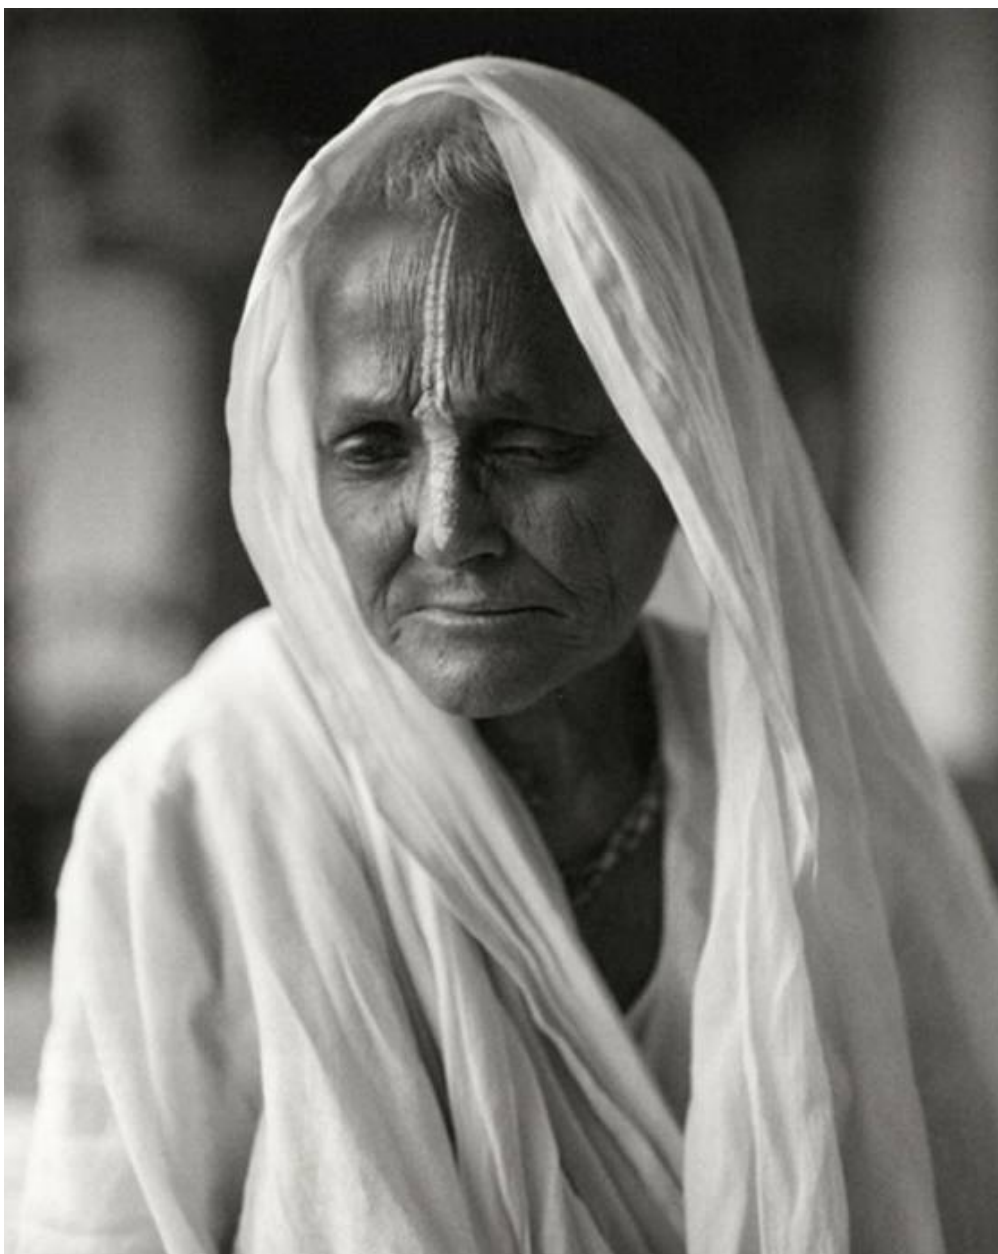

THE JOSEPH M. COHEN
FAMILY COLLECTION

Fazal Sheikh, *Pramila Satar (Lover)*, Vrindavan, India, 2005
Carbon pigment print on Hahnemuhle archival photo rag paper, 22
3/8 x 18 1/6 in. (56.8 x 46.1 cm)
357