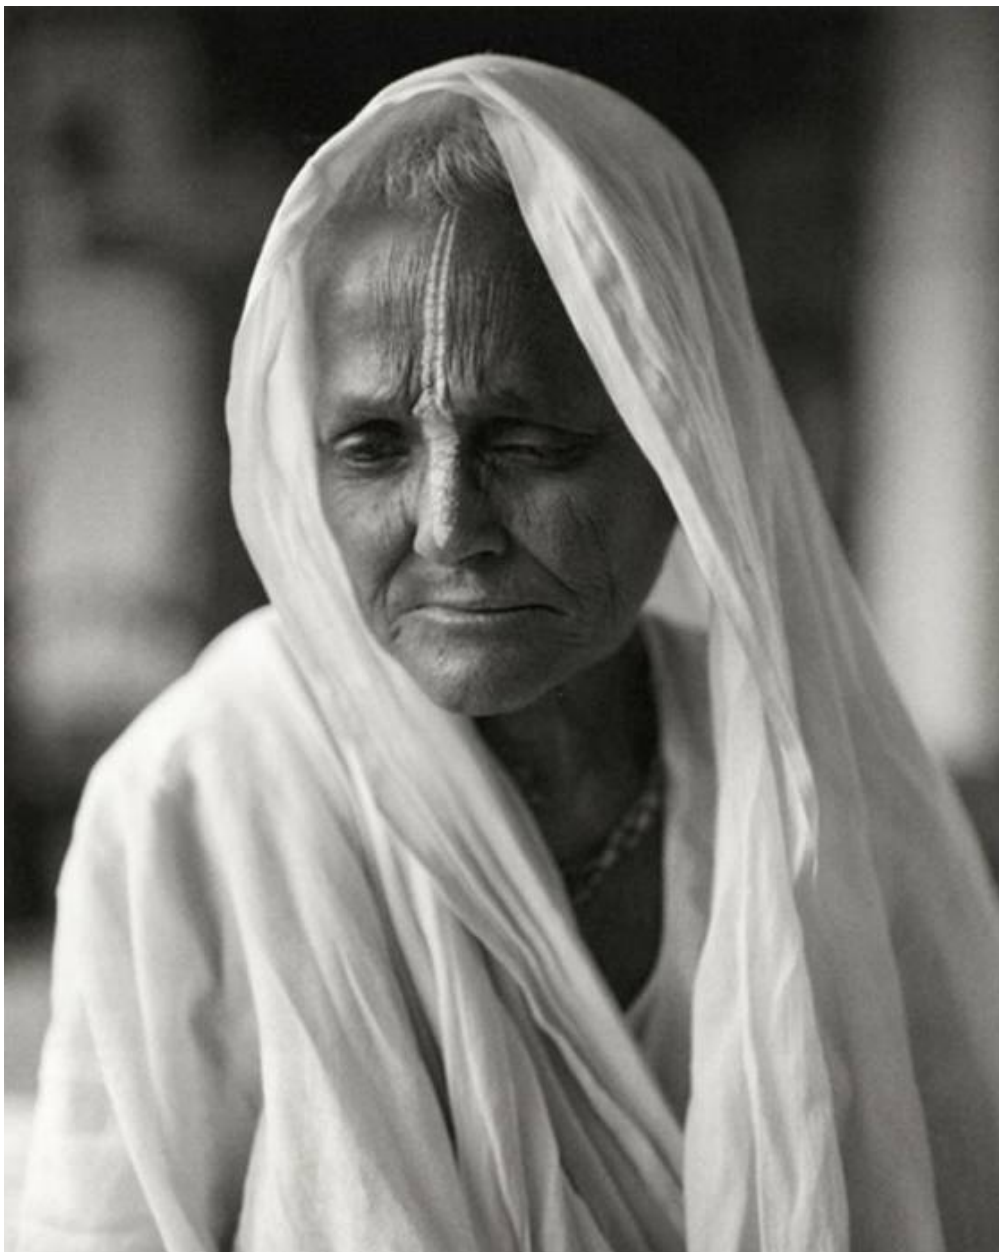

THE JOSEPH M. COHEN
FAMILY COLLECTION

Fazal Sheikh, *Pramila Satar (Lover)*, Vrindavan, India, 2005
Carbon pigment print on Hahnemuhle archival photo rag paper, 22
3/8 x 18 1/6 in. (56.8 x 46.1 cm)
357