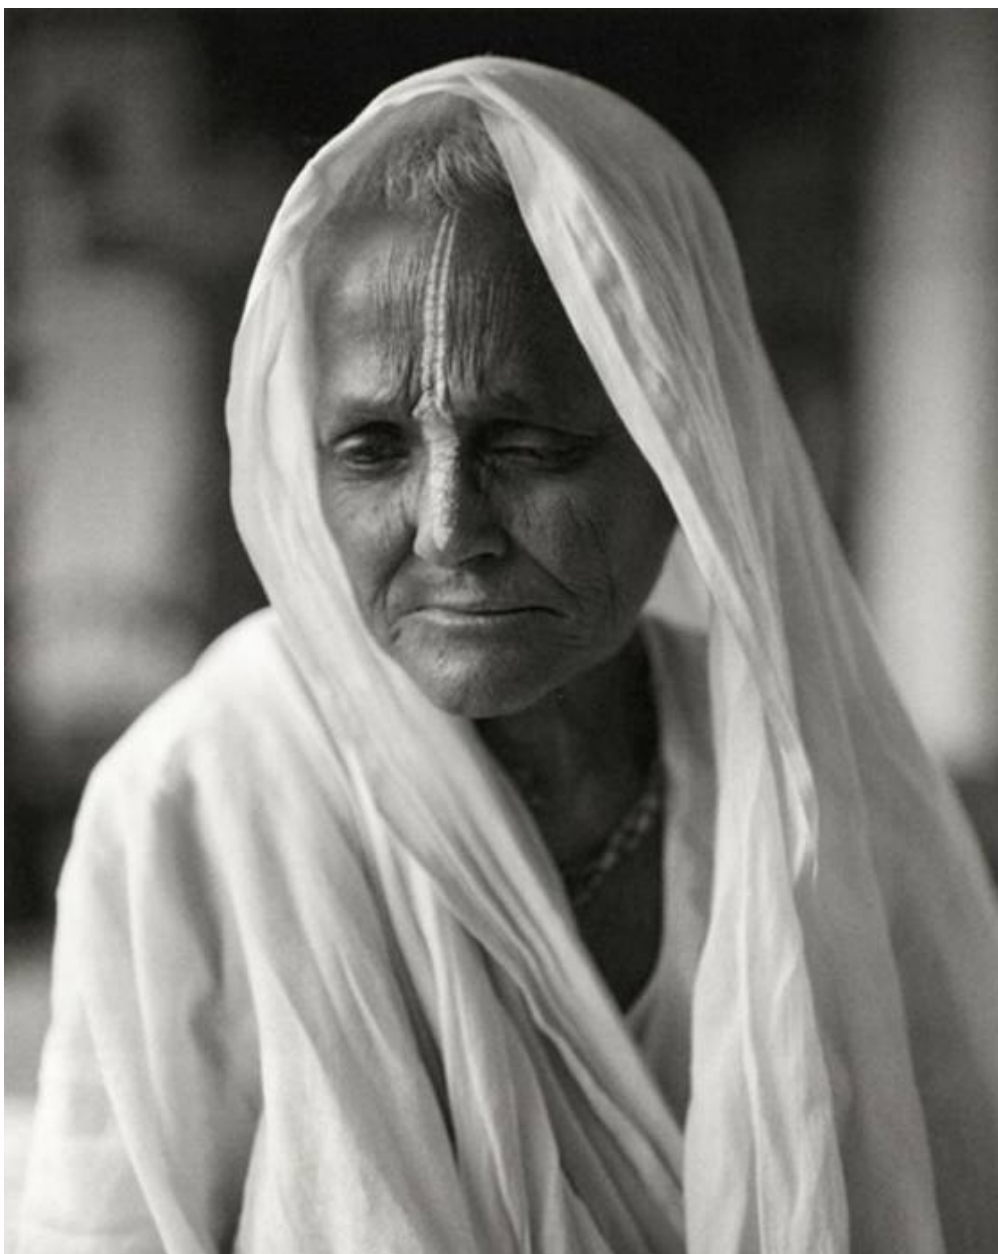

THE JOSEPH M. COHEN  
FAMILY COLLECTION

Fazal Sheikh, *Pramila Satar (Lover)*, Vrindavan, India, 2005  
Carbon pigment print on Hahnemuhle archival photo rag paper, 22  
3/8 x 18 1/6 in. (56.8 x 46.1 cm)  
357