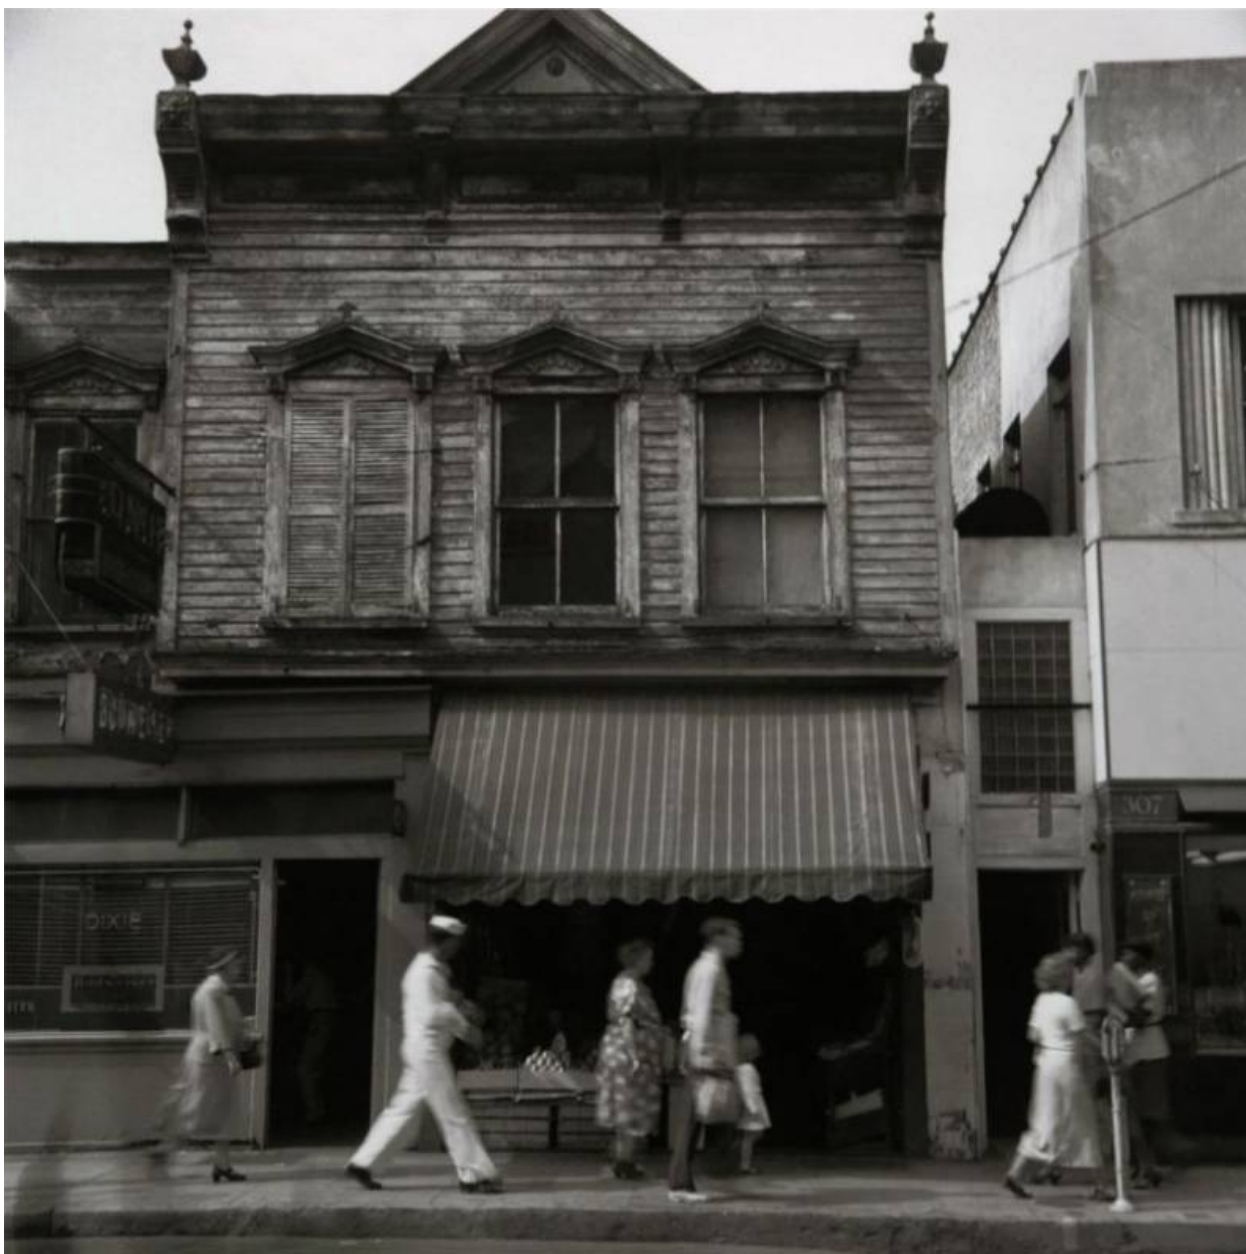

THE JOSEPH M. COHEN  
FAMILY COLLECTION

Robert Rauschenberg, *Charleston Street*, 1952  
23 x 23 in. (58.4 x 58.4 cm)  
301