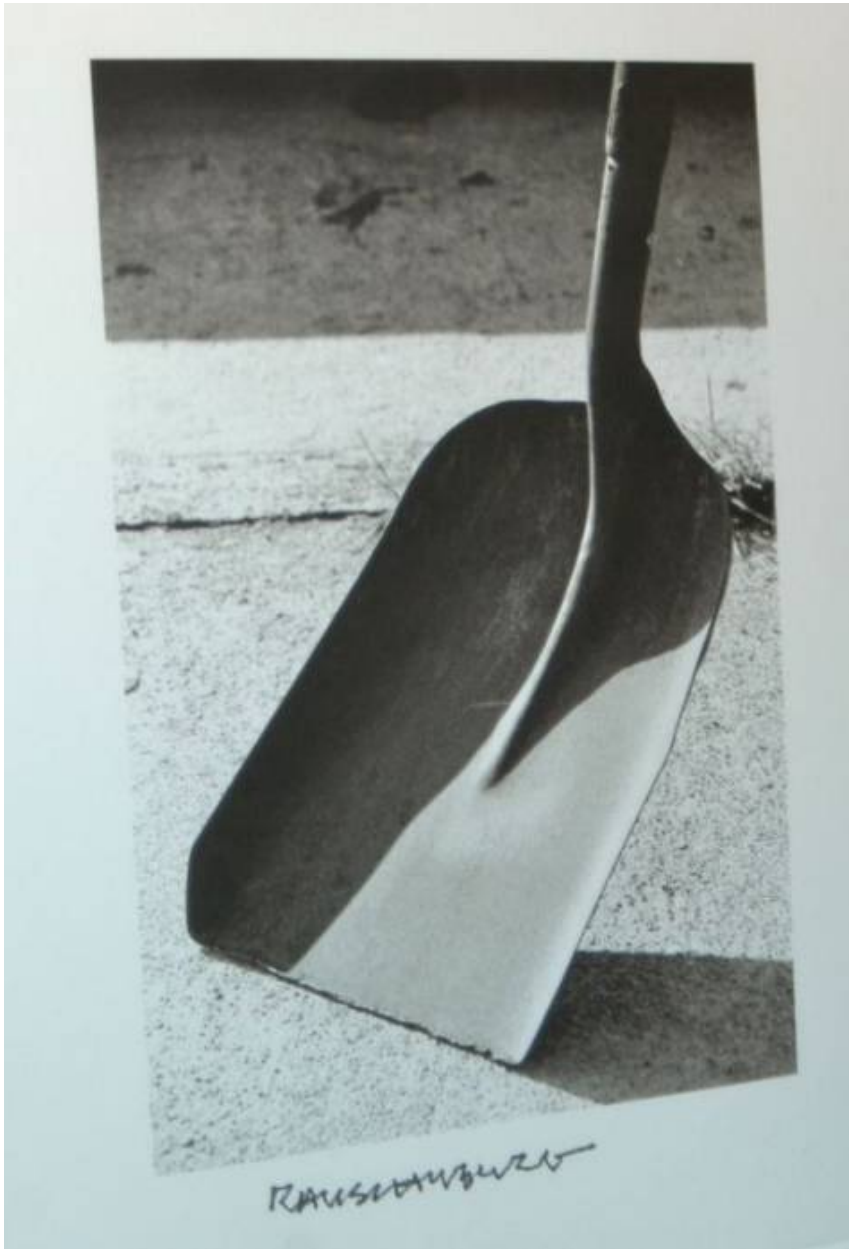

THE JOSEPH M. COHEN  
FAMILY COLLECTION

Robert Rauschenberg, *Boston, Massachusetts*, 1980  
19 x 14 1/8 in. (48.3 x 35.9 cm)  
300