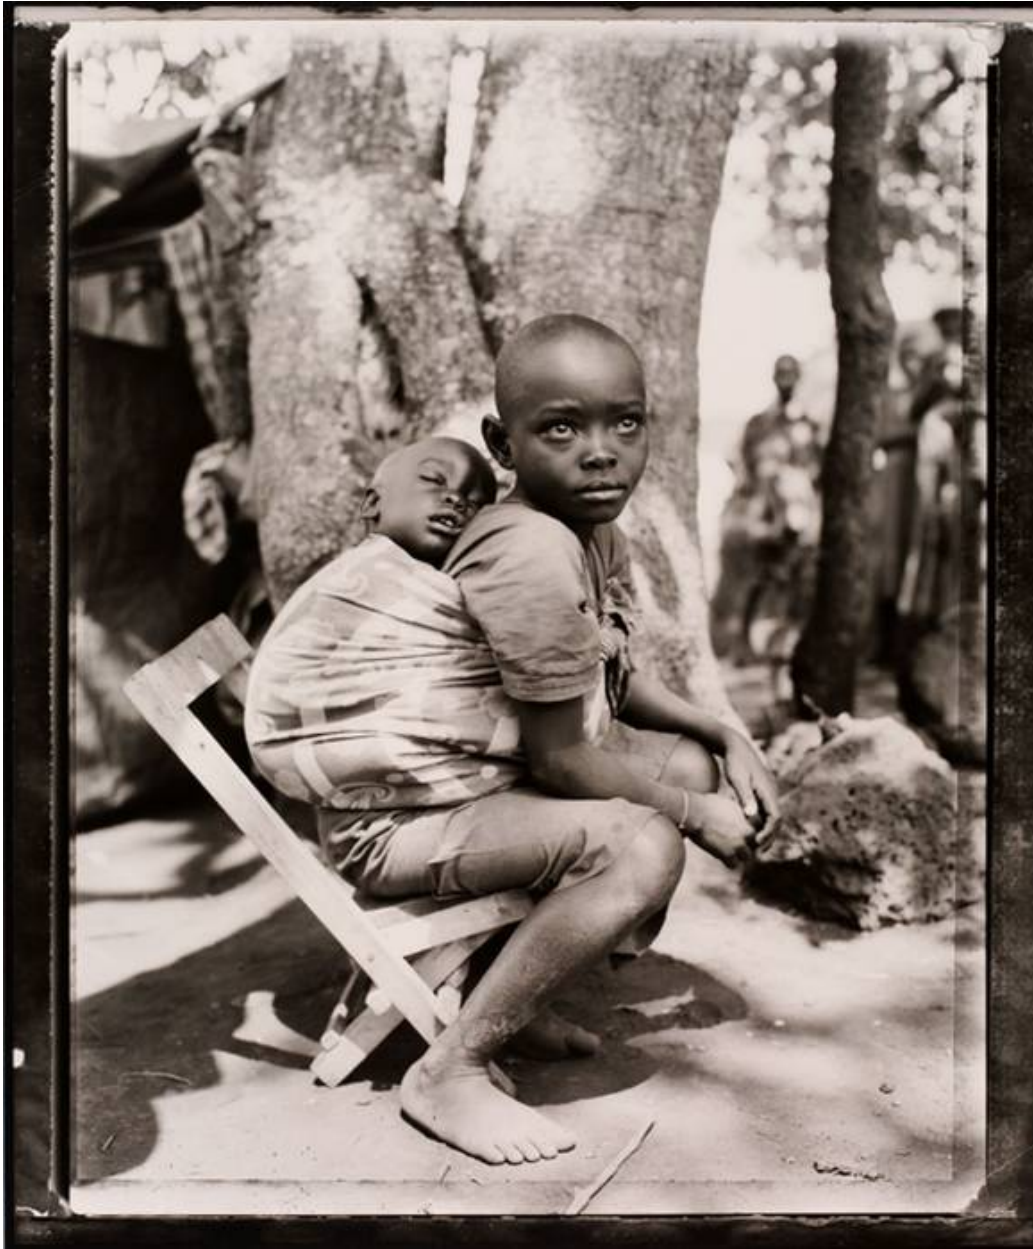

THE JOSEPH M. COHEN  
FAMILY COLLECTION

Fazal Sheikh, *Wezemana (God is Great) and Mitonze, Rwandan  
Refugee Camp, Lumasi, Tanzania, 1994*  
Gelatin silver print (black & white), 21 1/8 x 17 7/16 in. (53.7 x 44.3  
cm)  
361