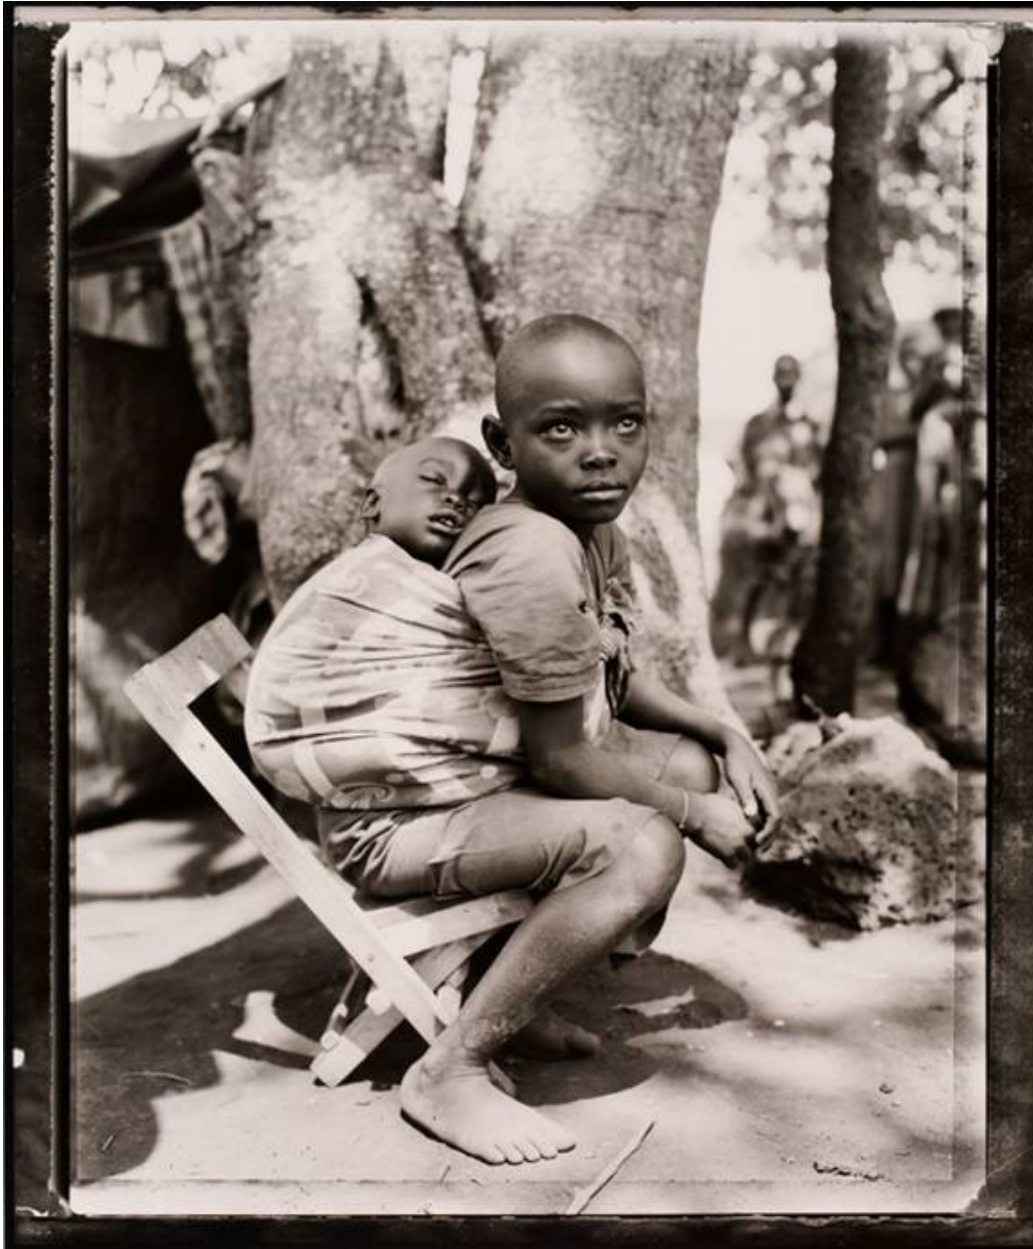

THE JOSEPH M. COHEN
FAMILY COLLECTION

Fazal Sheikh, *Wezemana (God is Great) and Mitonze, Rwandan
Refugee Camp, Lumasi, Tanzania, 1994*
Gelatin silver print (black & white), 21 1/8 x 17 7/16 in. (53.7 x 44.3
cm)
361