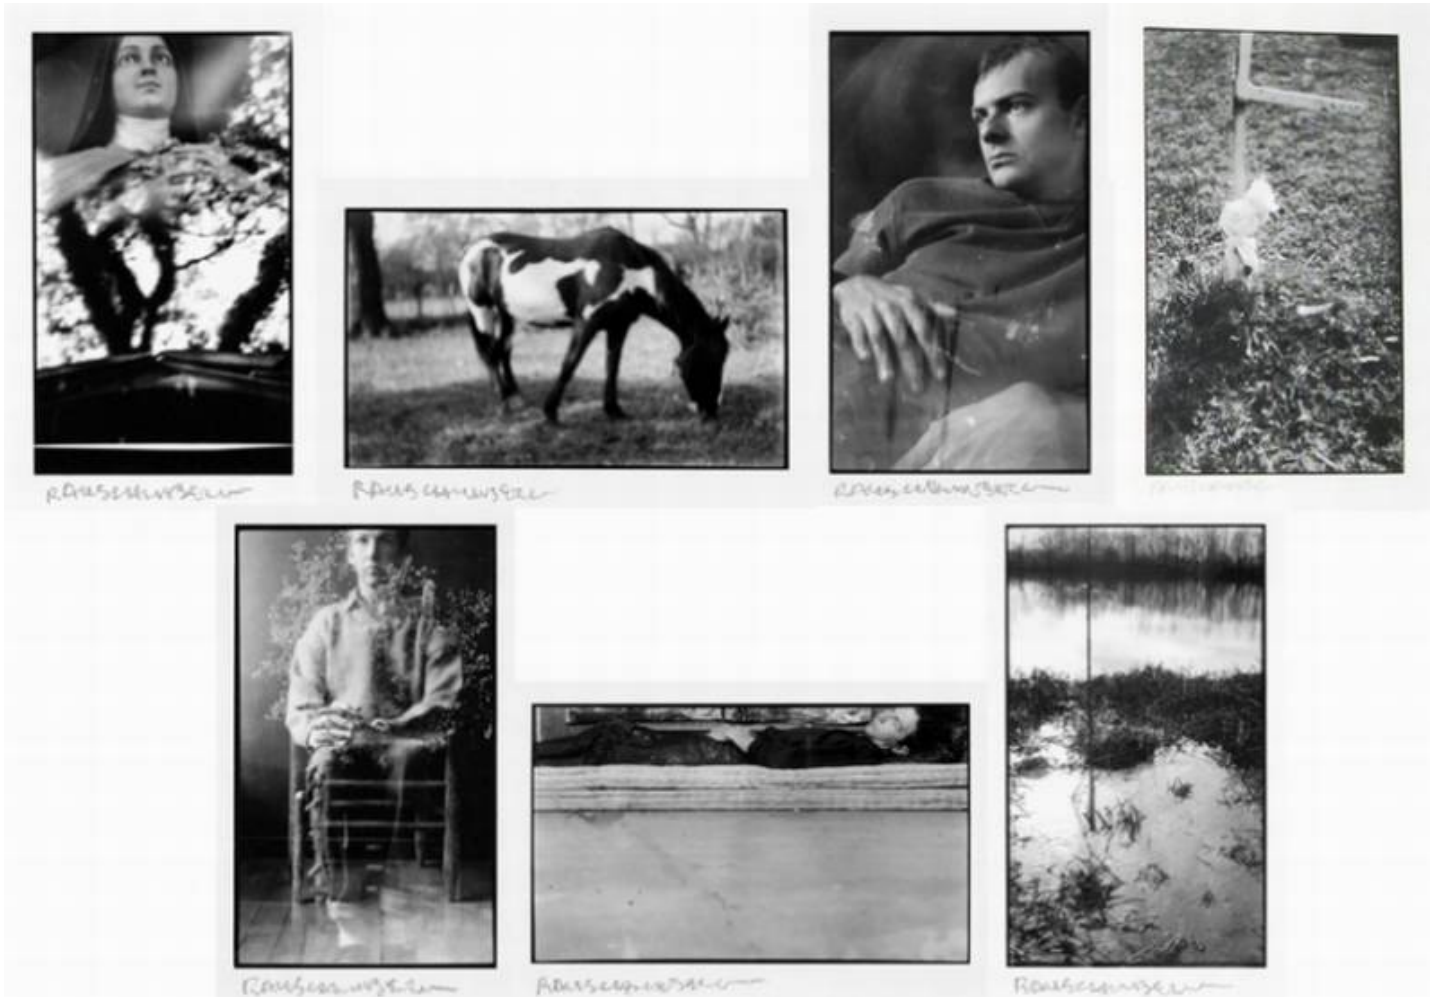

THE JOSEPH M. COHEN
FAMILY COLLECTION

Robert Rauschenberg, *Portfolio I*, 1952
Gelatin silver print (black & white), 5 5/8 x 3 1/4 in. (14.3 x 8.3 cm)
686