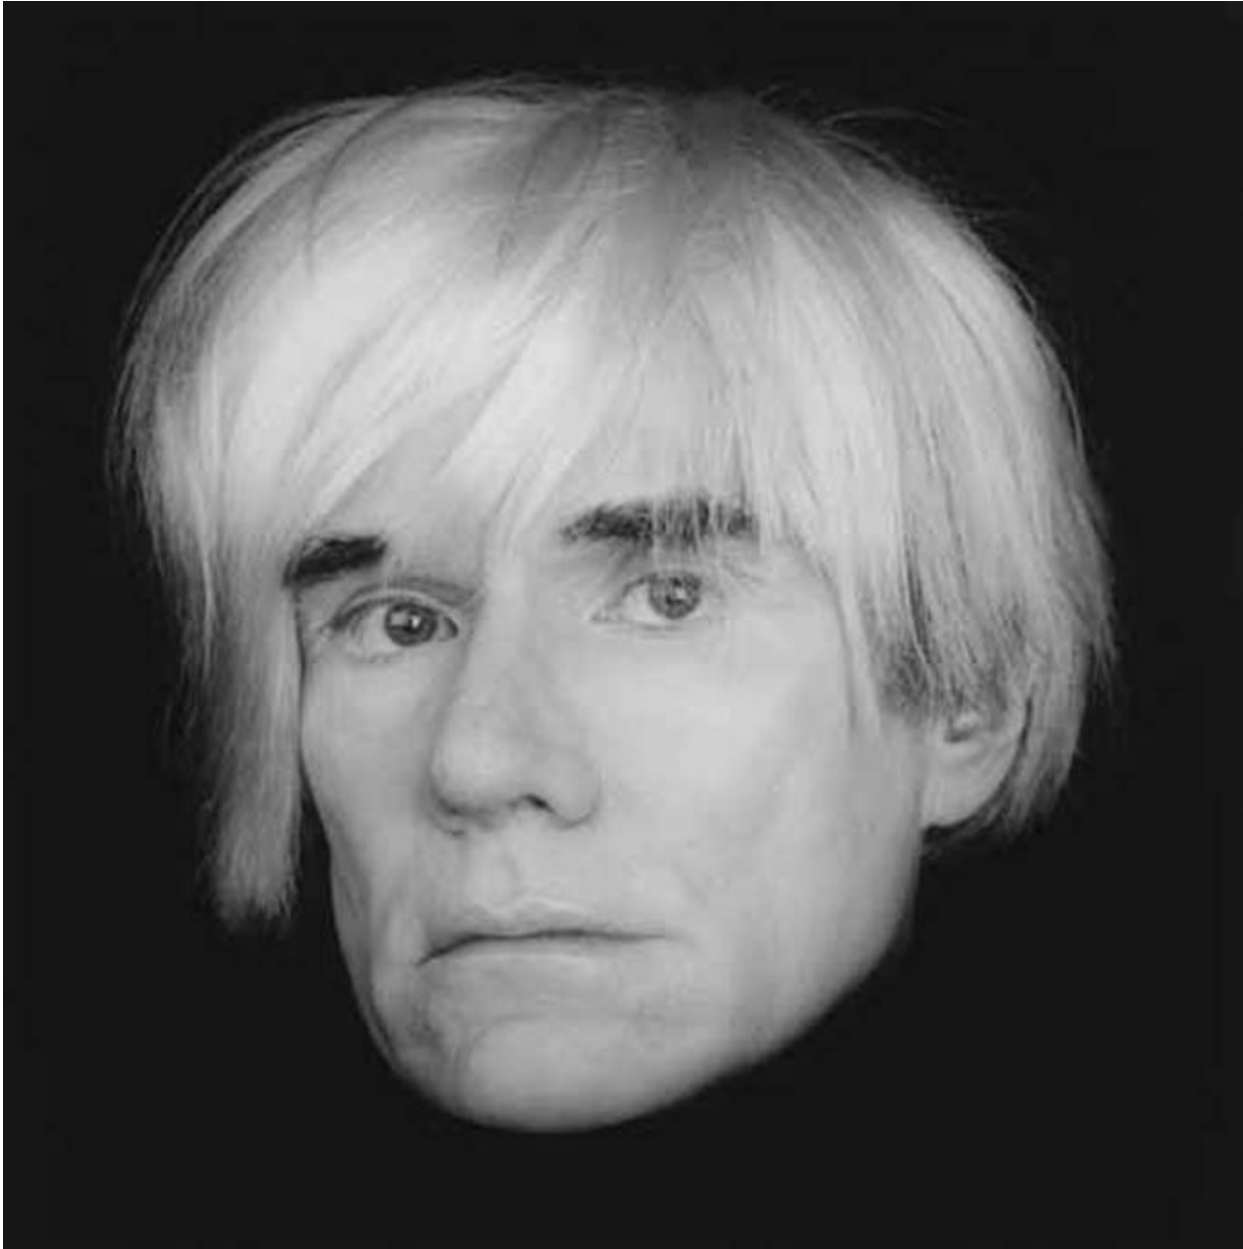

THE JOSEPH M. COHEN
FAMILY COLLECTION

Robert Mapplethorpe, *Andy Warhol*, 1986; printed 1990
Gelatin silver print (black & white), 19 3/8 x 19 1/4 in. (49.2 x 48.9 cm)
787