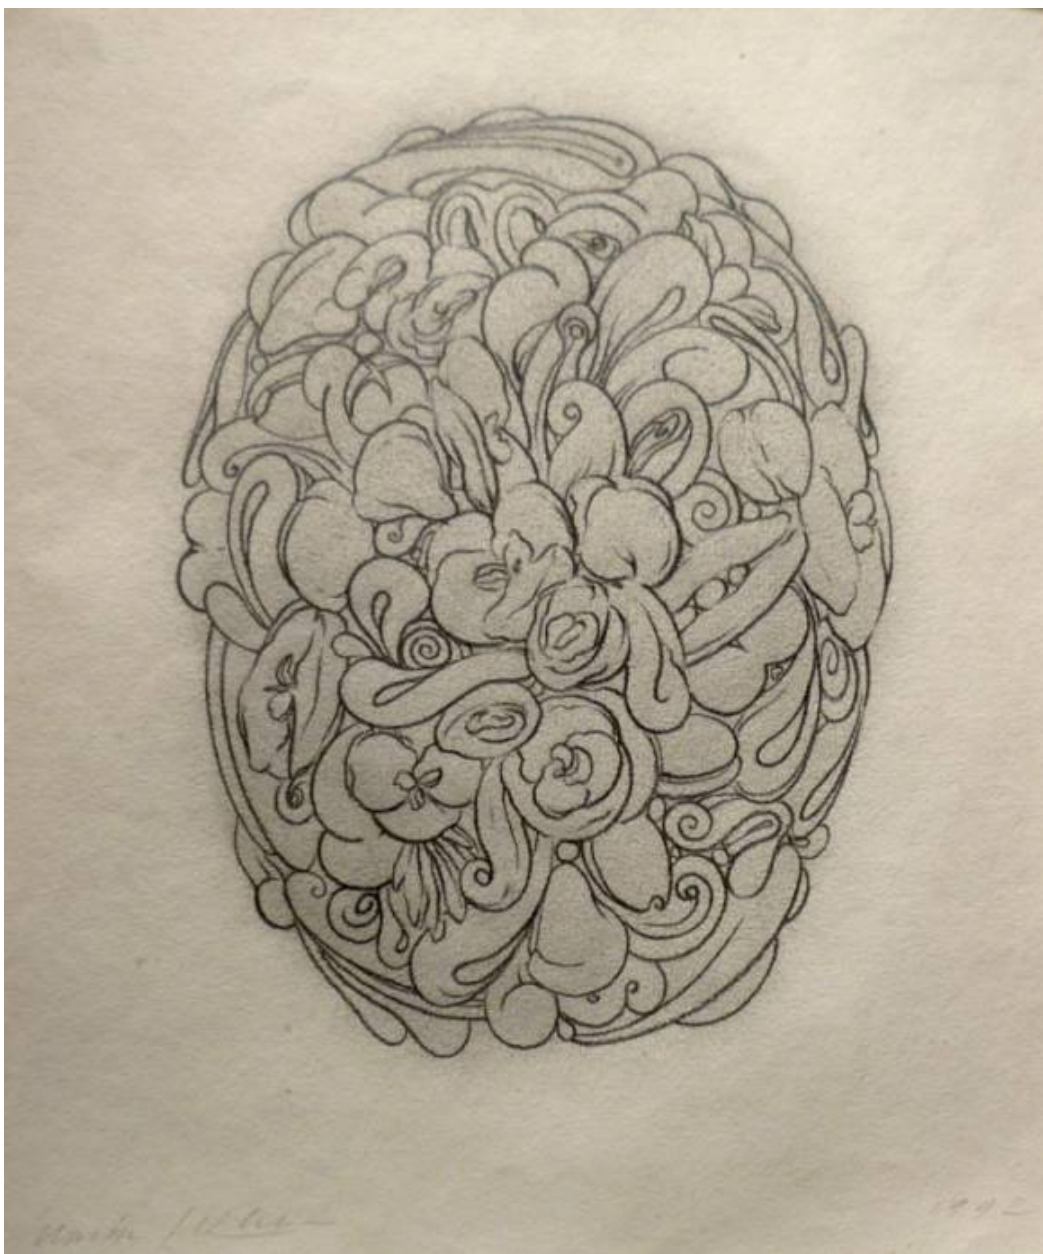

THE JOSEPH M. COHEN
FAMILY COLLECTION

Martin Kline, *Cameo*, 1992
Graphite on Ingres paper, 8 5/8 x 7 in. (21.9 x 17.8 cm)
630