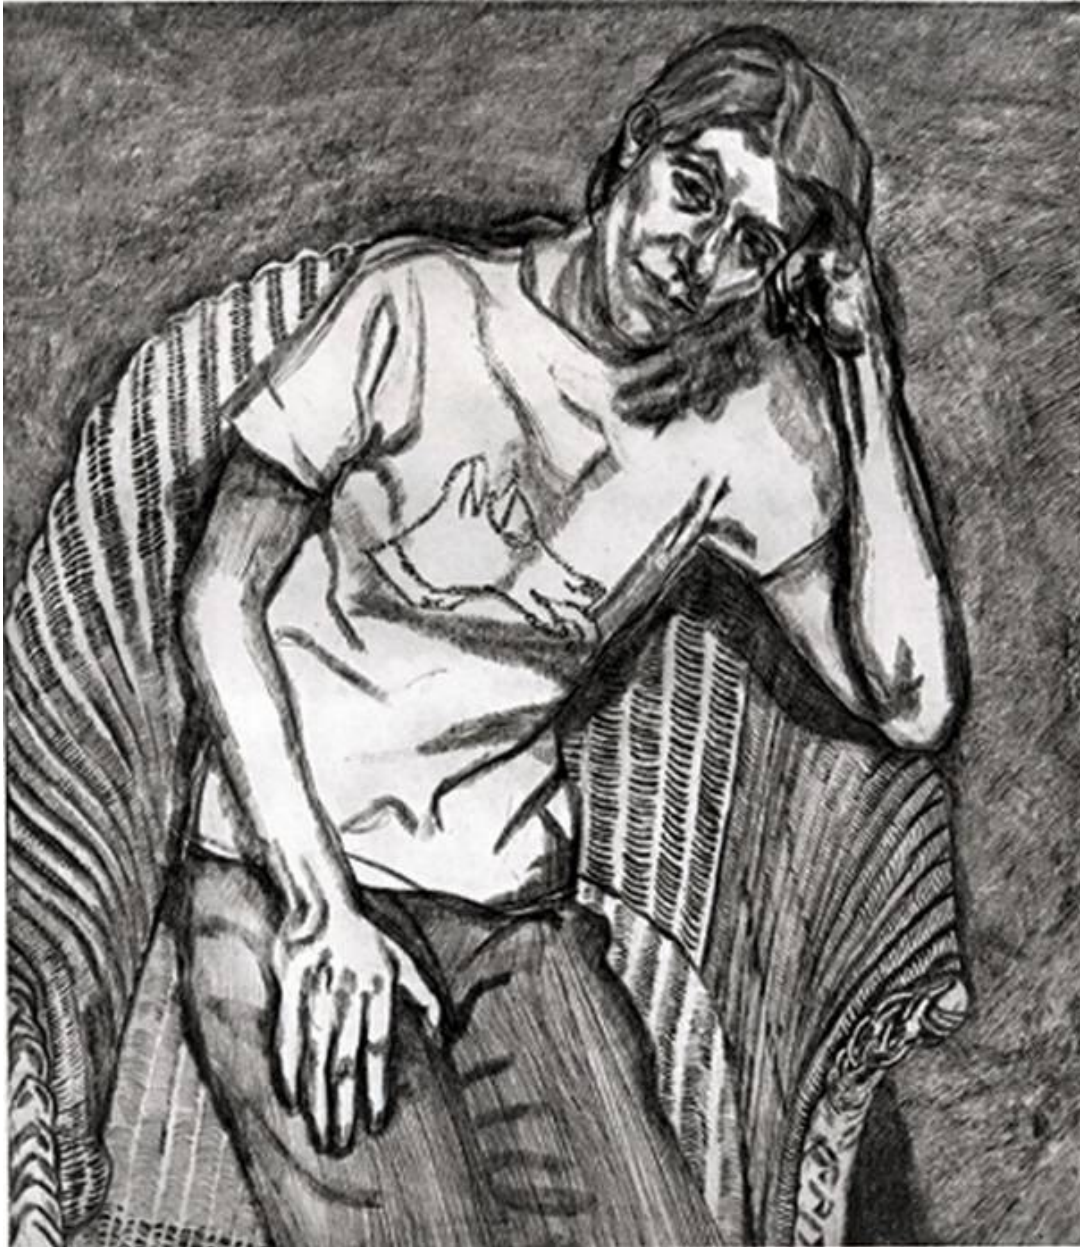

THE JOSEPH M. COHEN
FAMILY COLLECTION

Lucian Freud, *Bella in Her Pluto T-Shirt*, 1995
Etching, 32 x 28 1/2 in. (81.3 x 72.4 cm)
109