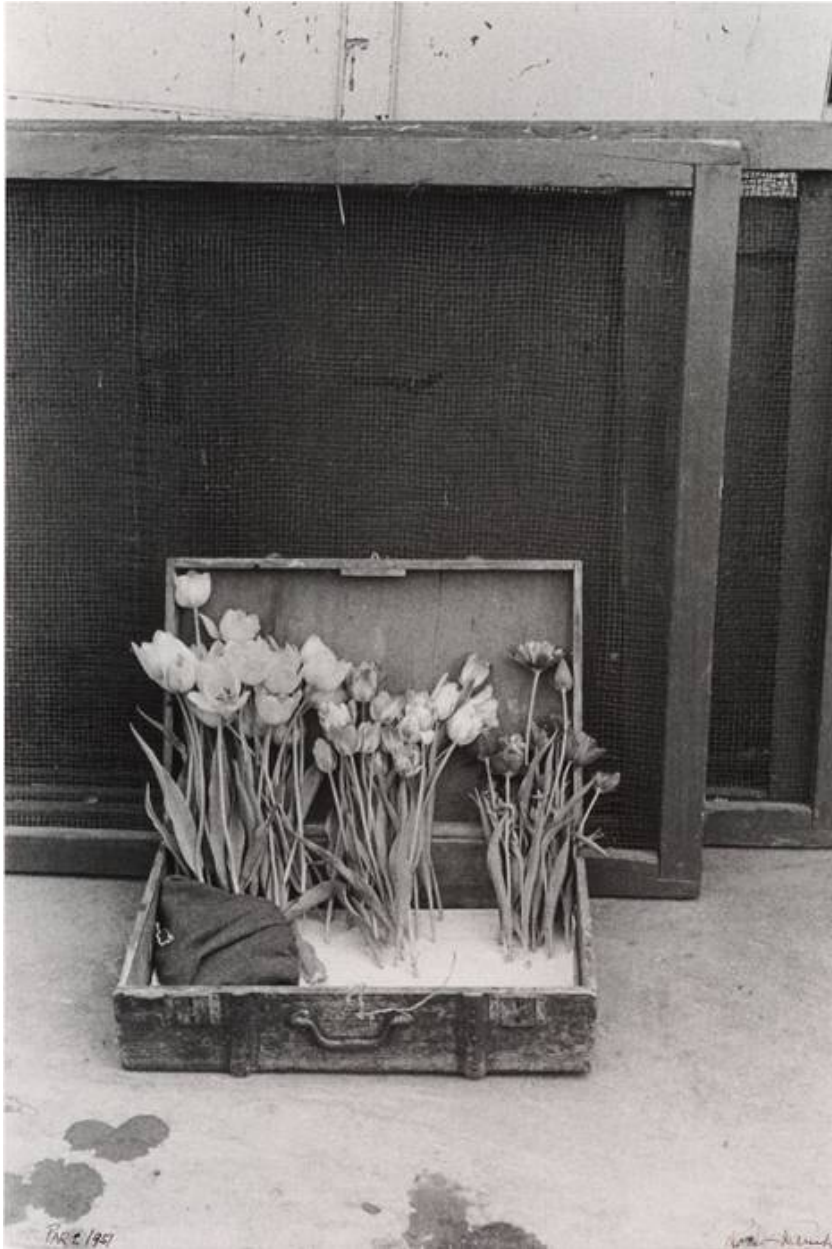

THE JOSEPH M. COHEN
FAMILY COLLECTION

Robert Frank, *Suitcase of Tulips*, 1950
Gelatin silver print (black & white), 15 7/8 x 11 7/8 in.
(40.3 x 30.2 cm)
106