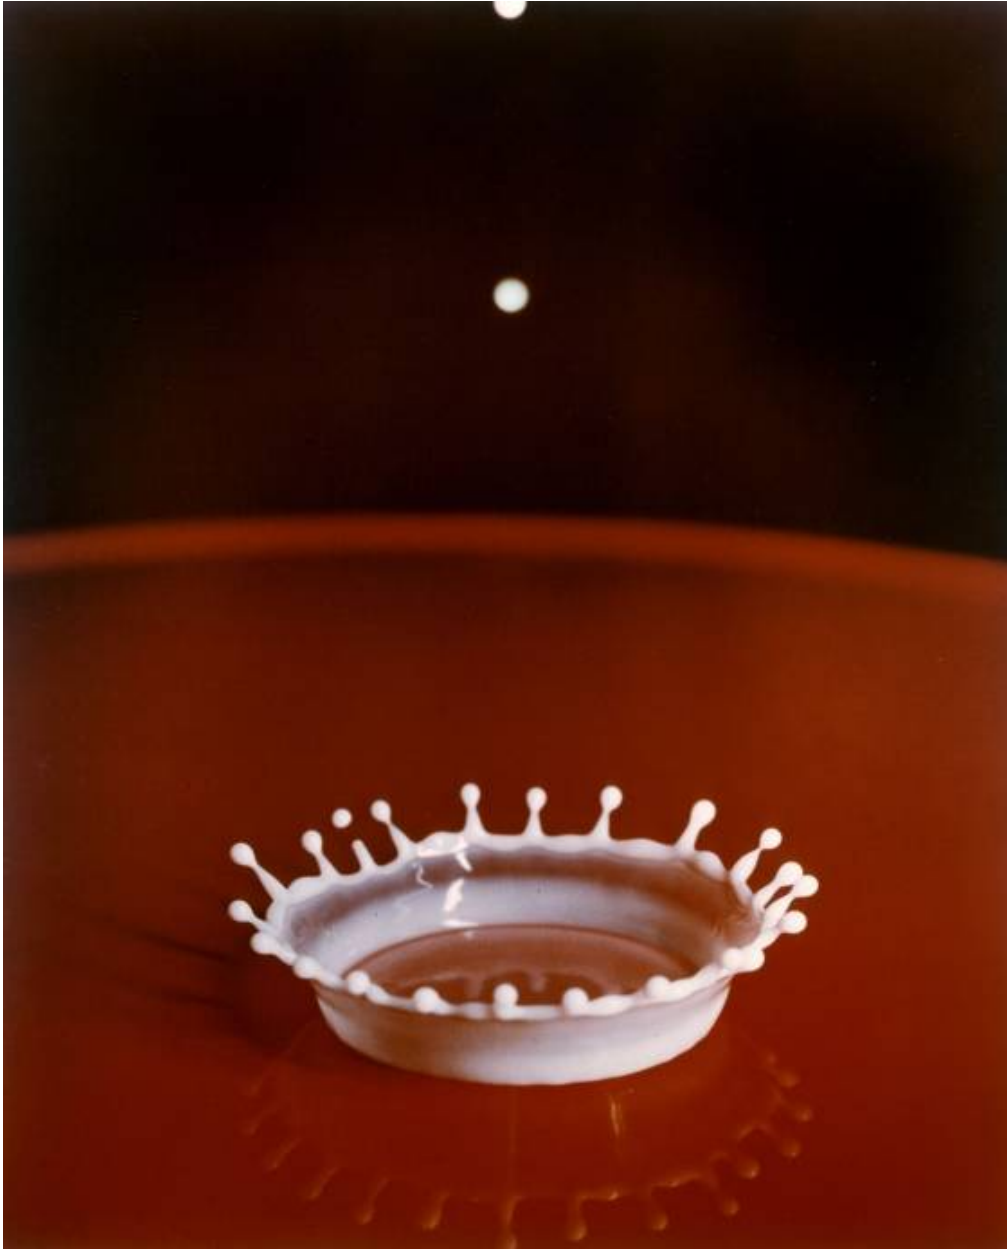

THE JOSEPH M. COHEN
FAMILY COLLECTION

Harold Edgerton, *Milk Drop Coronet*, 1957
Chromogenic print (color), 19 1/2 x 15 1/2 in. (49.5 x 39.4 cm)
90