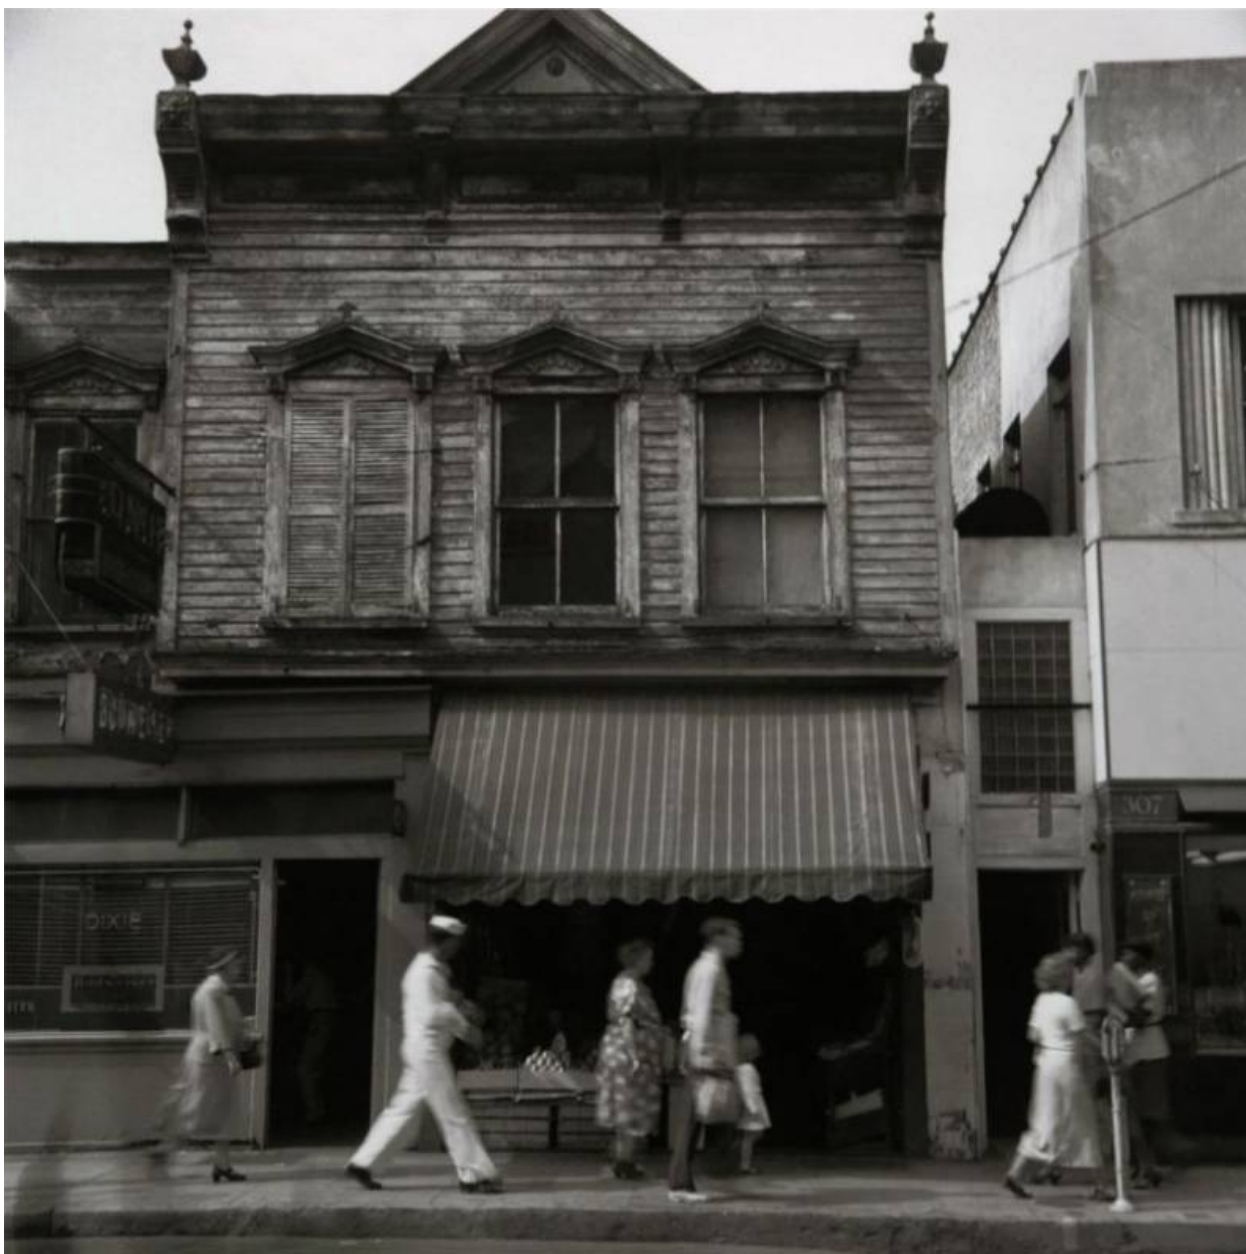

THE JOSEPH M. COHEN
FAMILY COLLECTION

Robert Rauschenberg, *Charleston Street*, 1952
23 x 23 in. (58.4 x 58.4 cm)
301