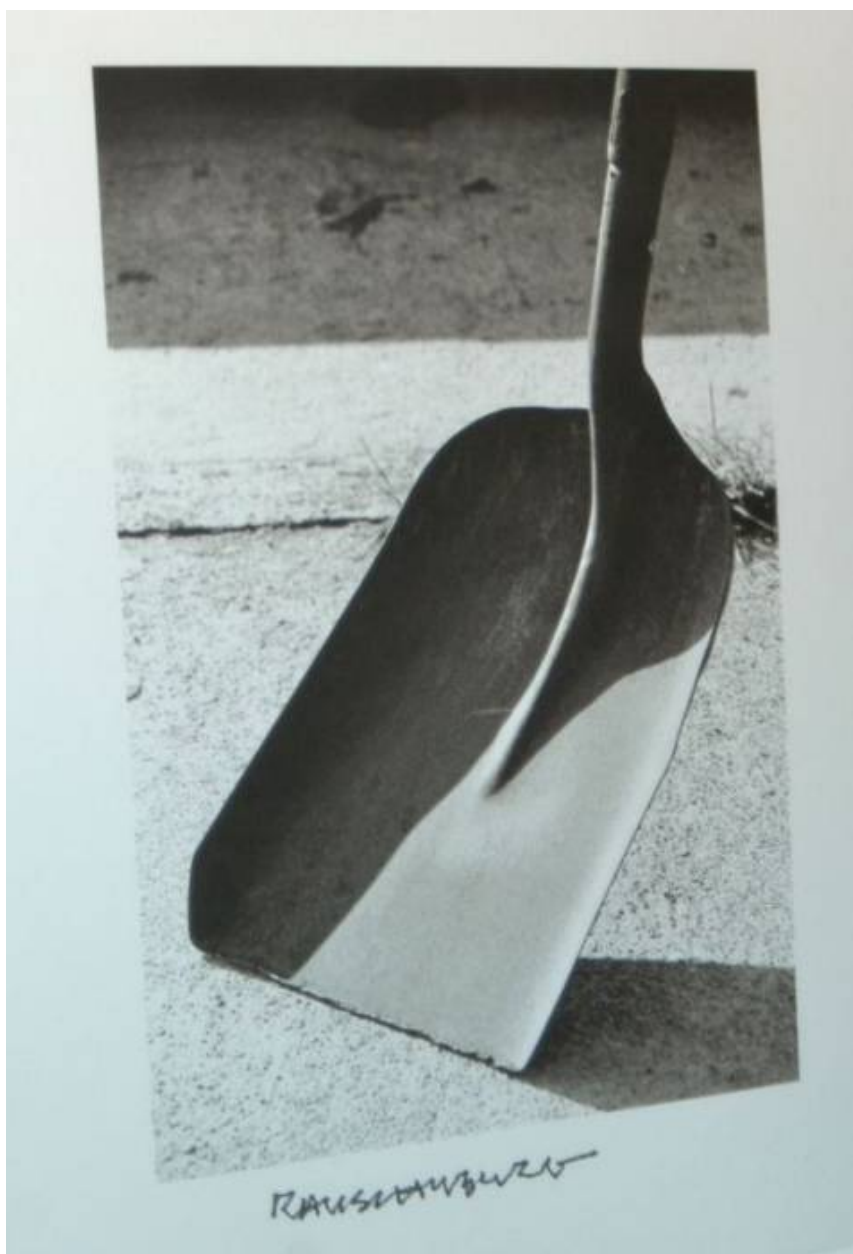

THE JOSEPH M. COHEN
FAMILY COLLECTION

Robert Rauschenberg, *Boston, Massachusetts*, 1980
19 x 14 1/8 in. (48.3 x 35.9 cm)
300