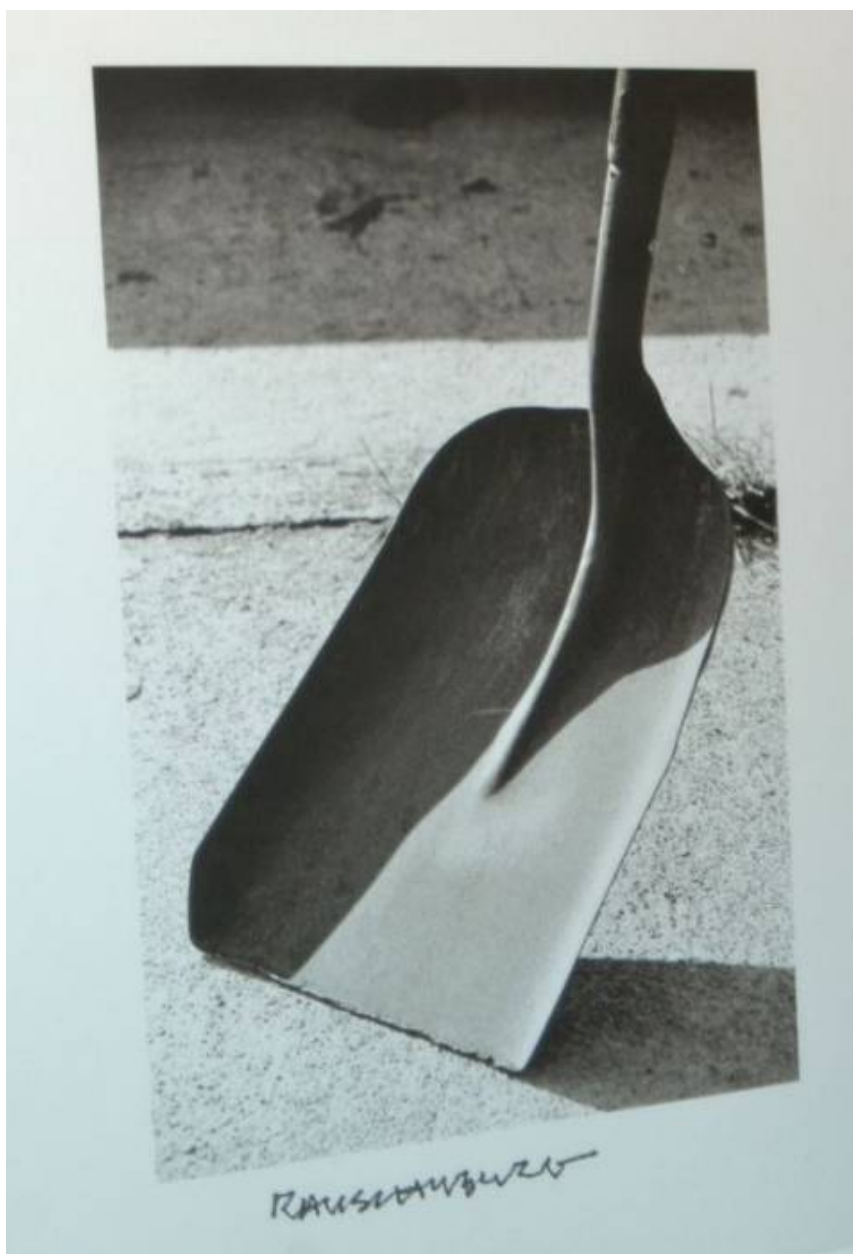

THE JOSEPH M. COHEN  
FAMILY COLLECTION

Robert Rauschenberg, *Boston, Massachusetts*, 1980  
19 x 14 1/8 in. (48.3 x 35.9 cm)  
300