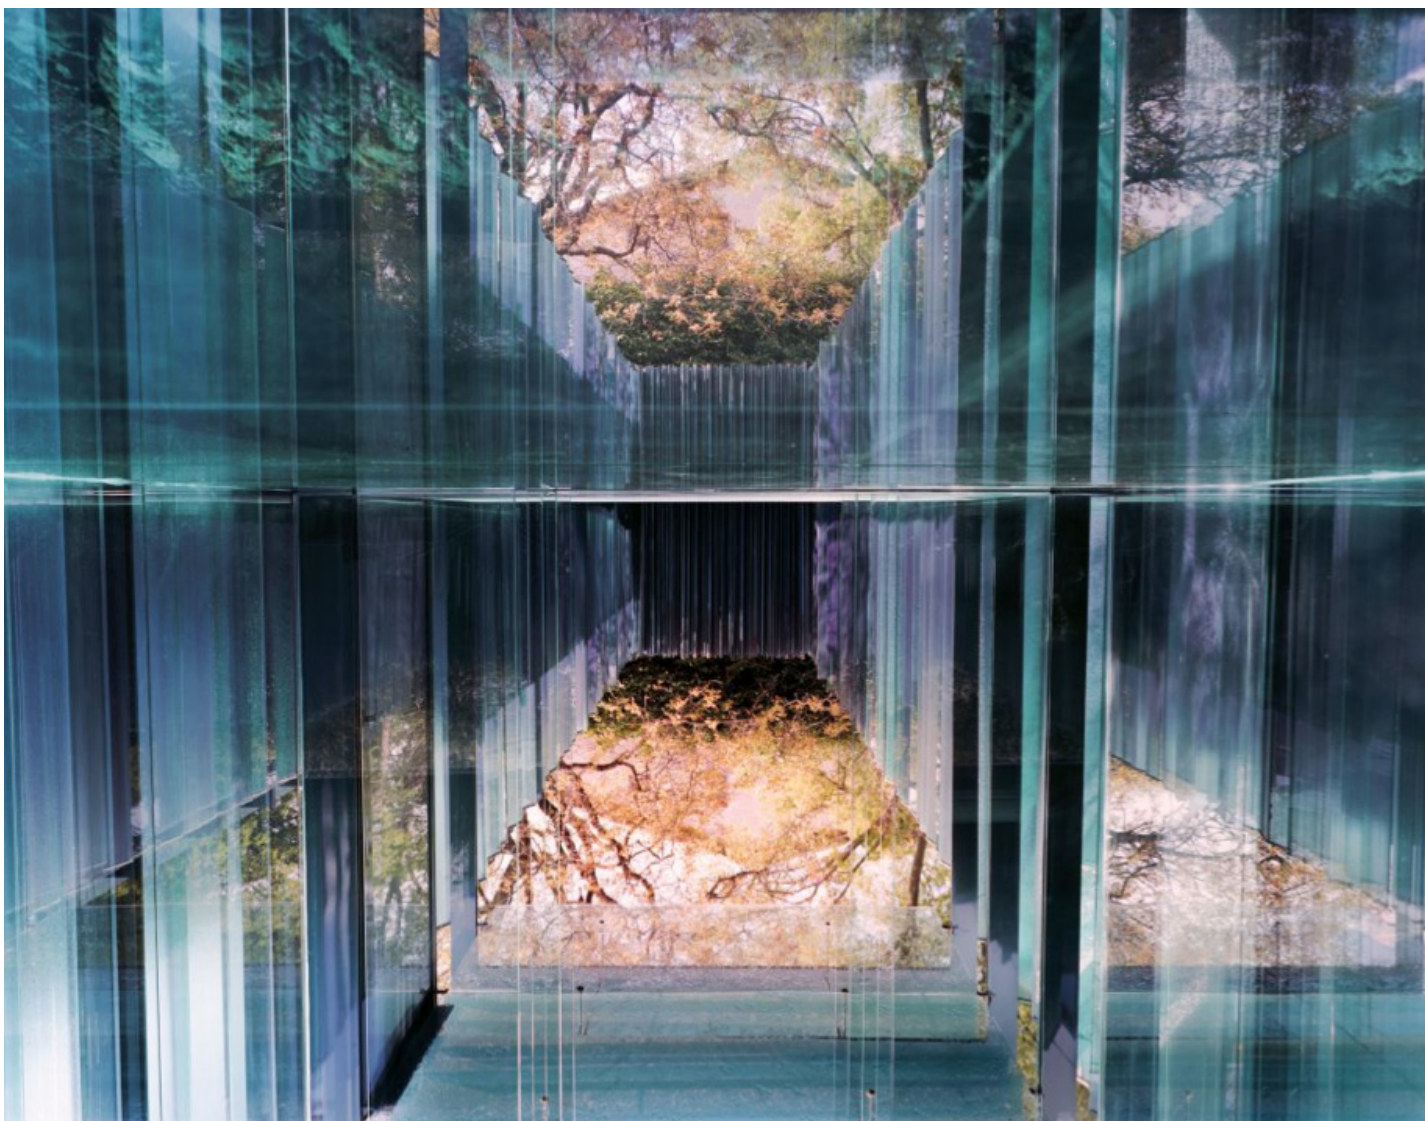

THE JOSEPH M. COHEN  
FAMILY COLLECTION

Ola Kolehmainen, *Pavilion 2*, 2012  
51 1/8 x 68 3/8 in. (129.9 x 173.7 cm)  
926