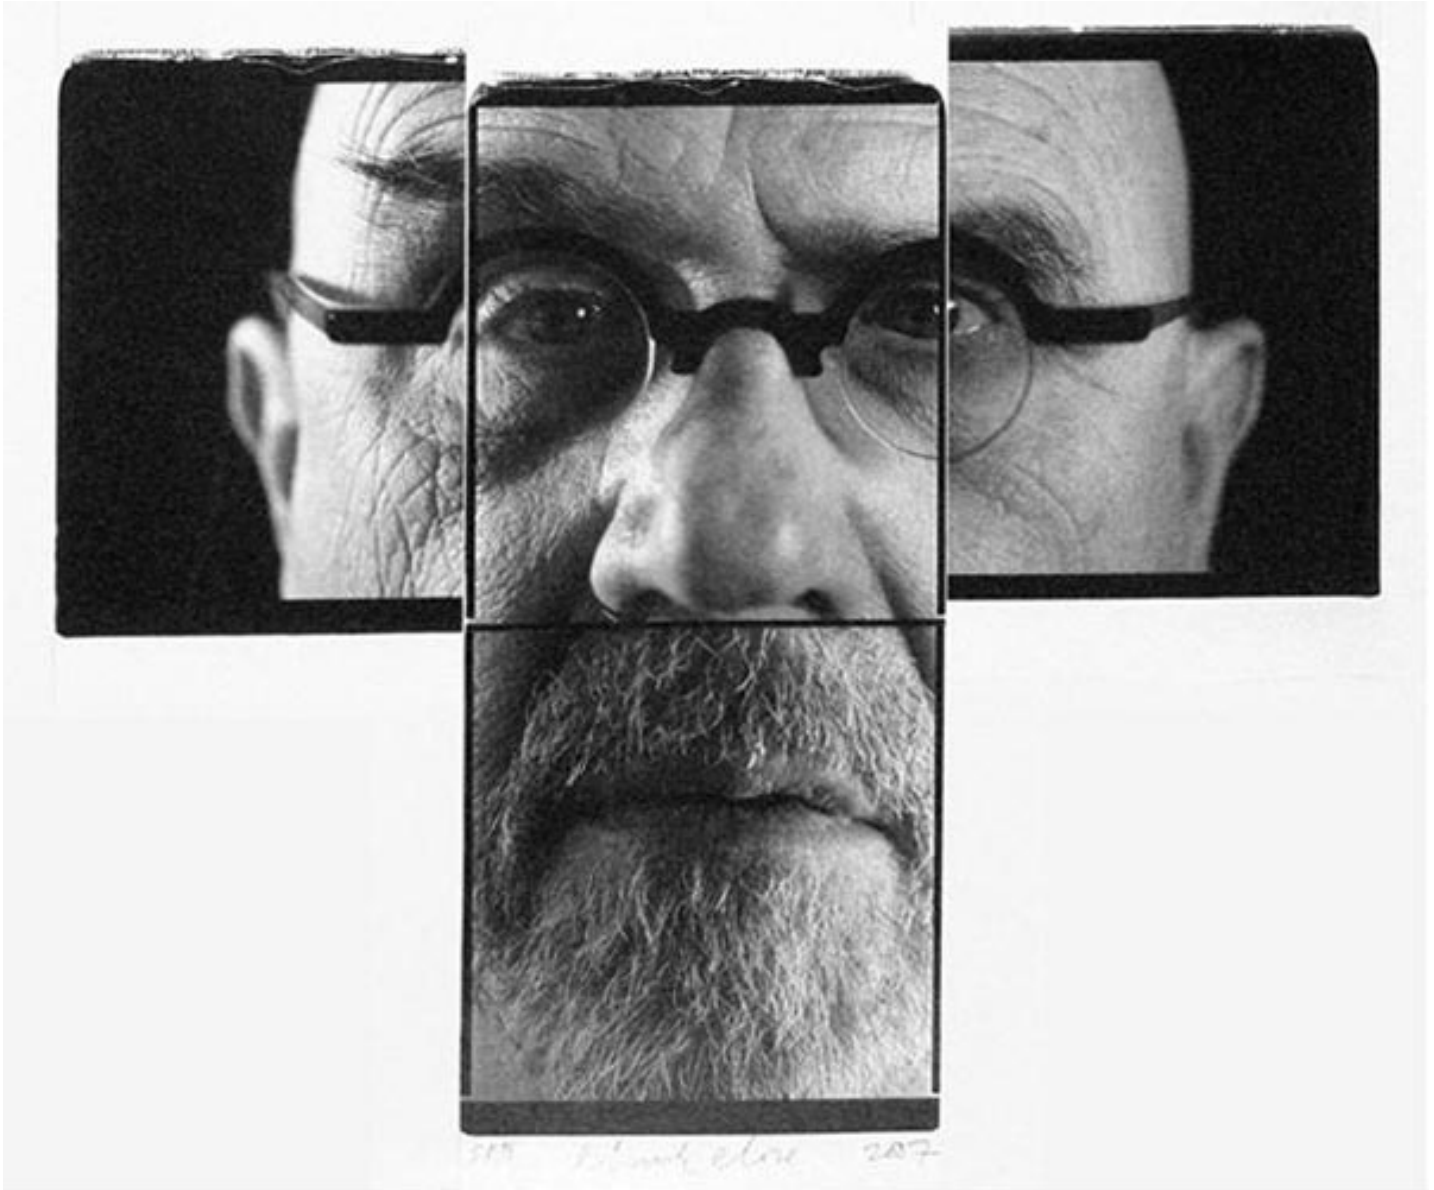

THE JOSEPH M. COHEN  
FAMILY COLLECTION

Chuck Close, *S.P.I.*, 2007  
Polaroid, 59 x 62 1/2 in. (164.5 x 189.9 cm)  
51